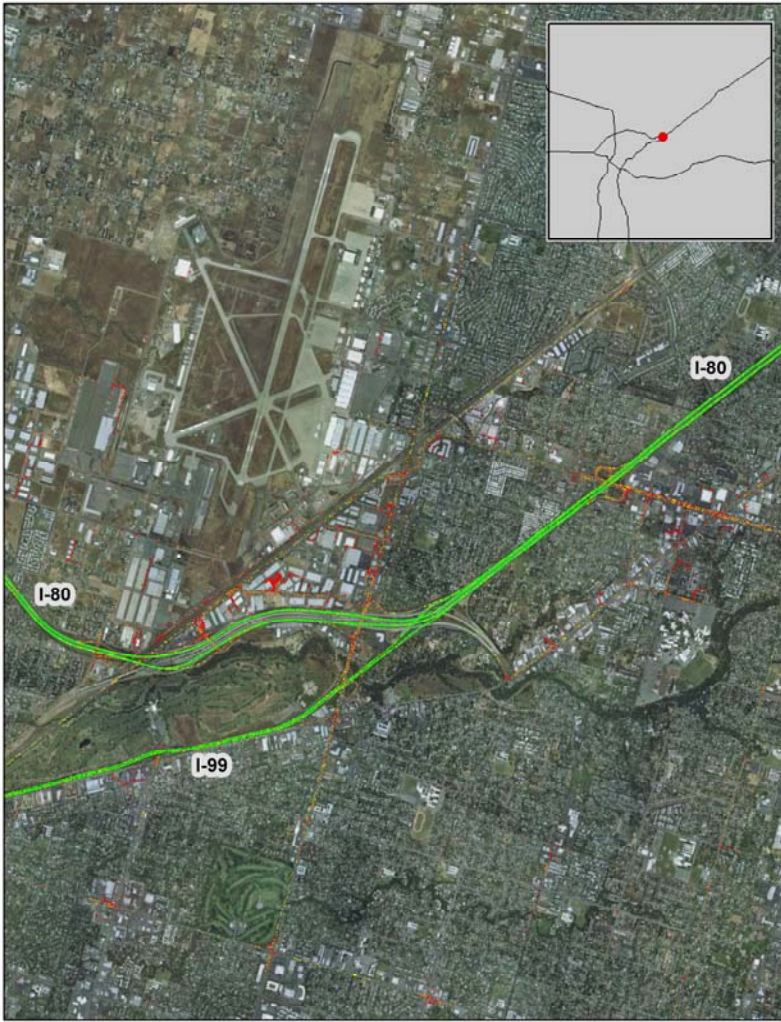

# Sacramento, CA: I-80 at I-99

## Summary

National Ranking by  
Congestion Index

141

Average Speed

54

Peak Average Speed

52

Nonpeak Average  
Speed

## Average Speed by Time of Day I-80 at I-99