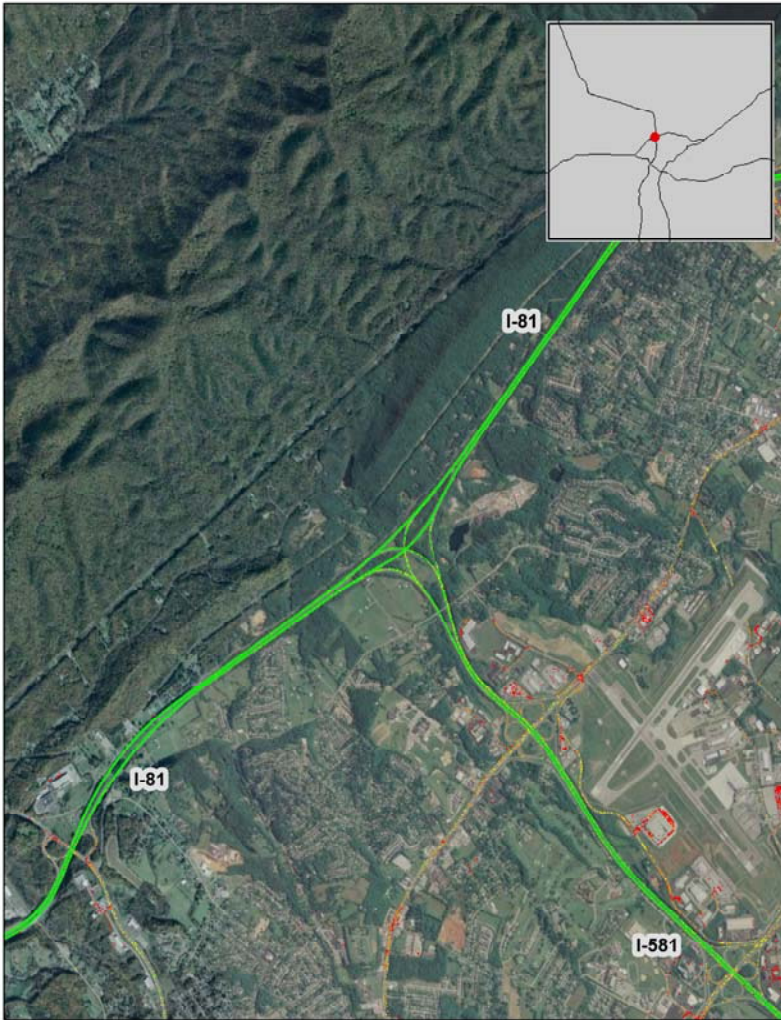

# Roanoke, VA: I-81 at I-581

## Summary

National Ranking by  
Congestion Index

231

Average Speed

55

Peak Average Speed

55

Nonpeak Average  
Speed

55

Nonpeak/Peak Ratio

1.00

## Average Speed by Time of Day I-81 at I-581