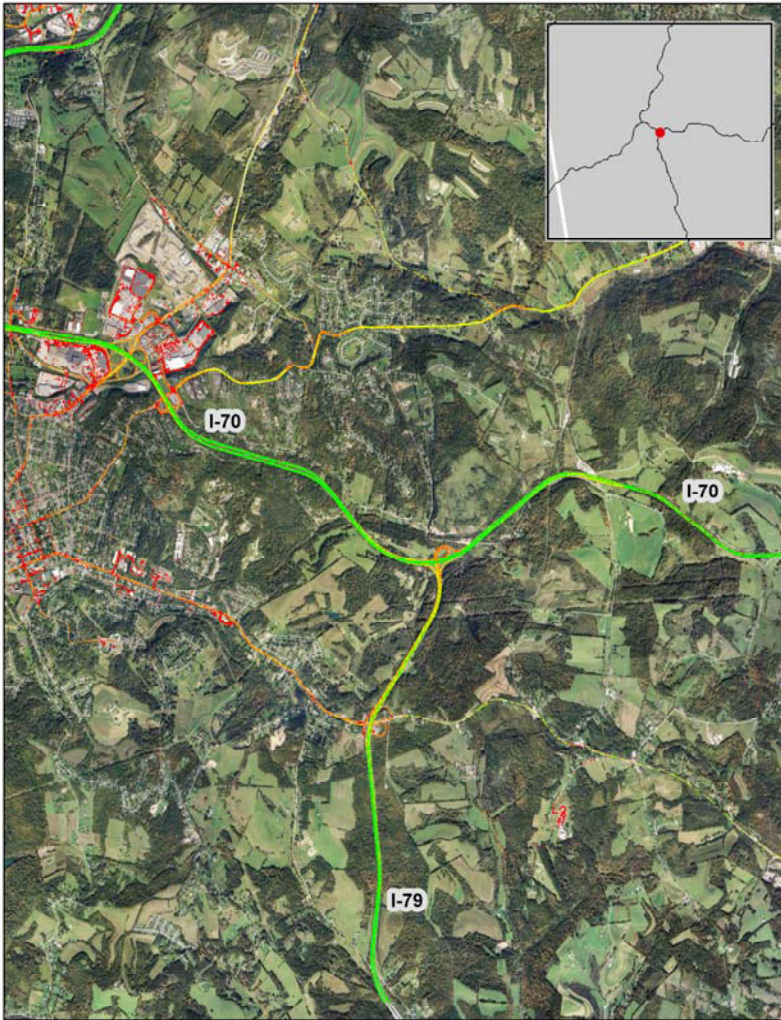

Pittsburgh, PA: I-70 at I-79 (East)

Summary

National Ranking by Congestion Index	71
Average Speed	52
Peak Average Speed	51
Nonpeak Average Speed	52
Nonpeak/Peak Ratio	1.01

**Average Speed by Time of Day
I-70 at I-79 (East)**