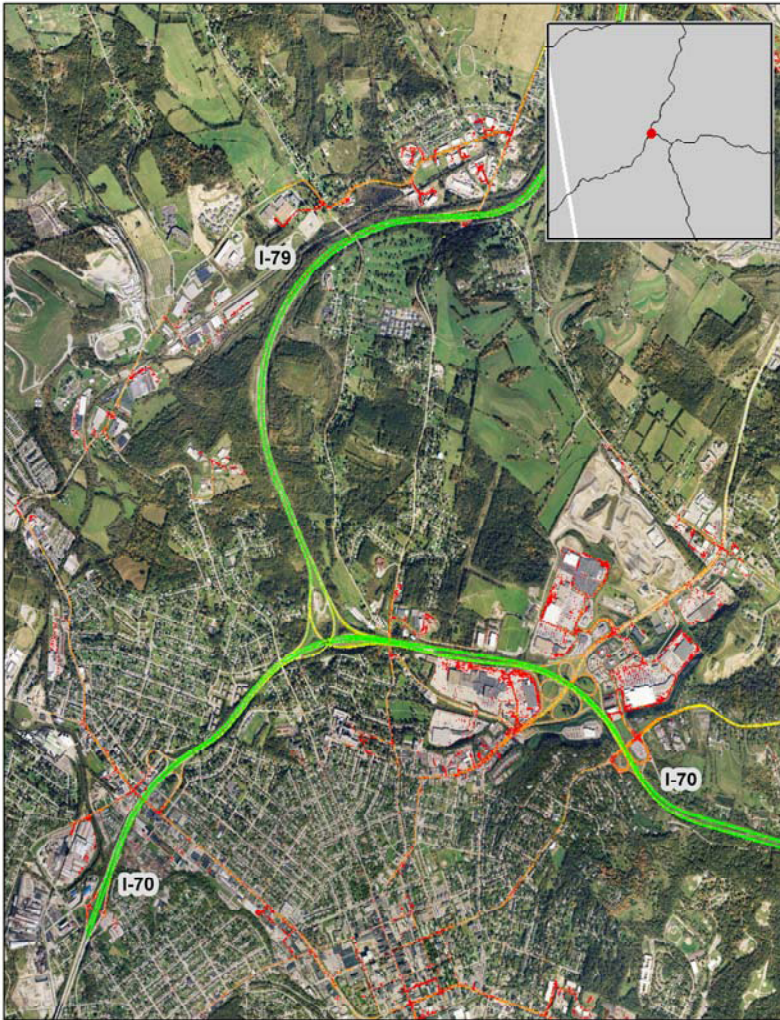

Pittsburgh, PA: I-70 at I-79 (West)

Summary

National Ranking by Congestion Index	88
Average Speed	53
Peak Average Speed	53
Nonpeak Average Speed	53
Nonpeak/Peak Ratio	1.00

Average Speed by Time of Day I-70 at I-79 (West)