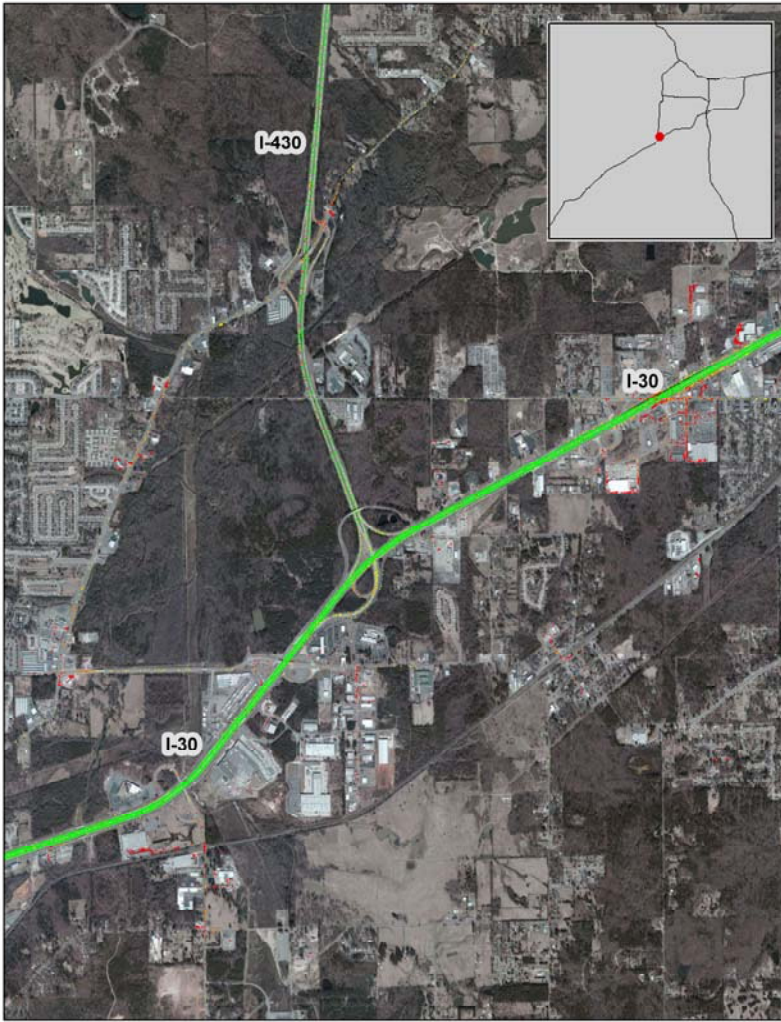

Little Rock, AR: I-30 at I-430

Summary

National Ranking by Congestion Index	234
Average Speed	55
Peak Average Speed	55
Nonpeak Average Speed	55
Nonpeak/Peak Ratio	1.00

**Average Speed by Time of Day
I-30 at I-430**