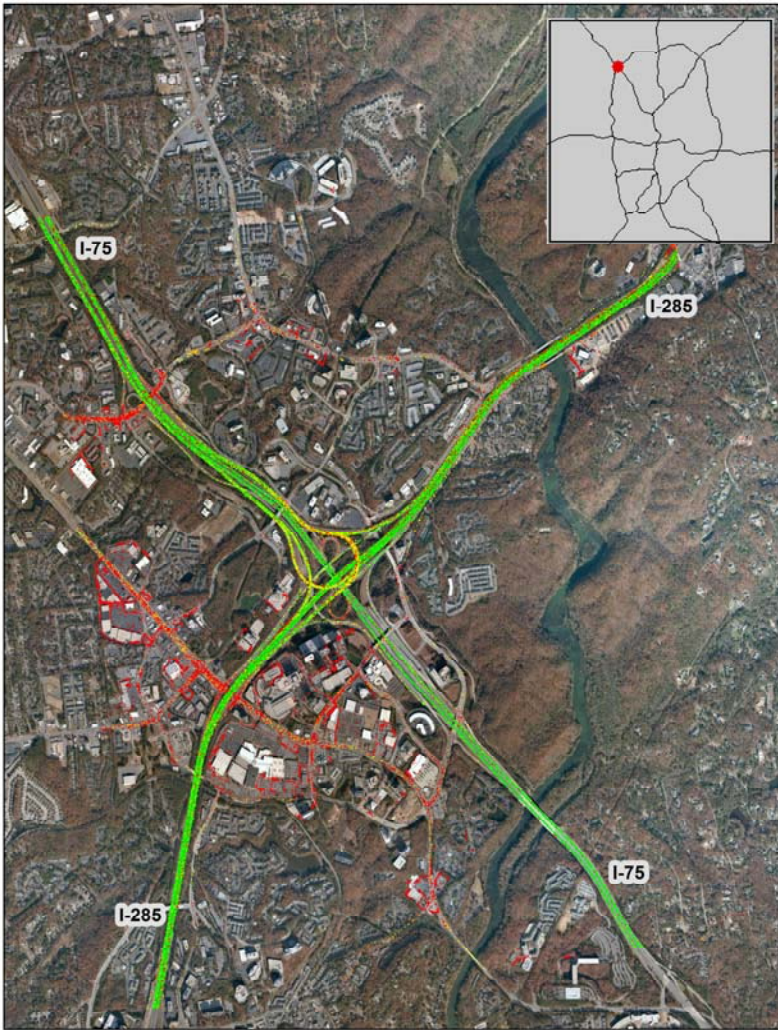

Atlanta, GA: I-75 at I-285 (North)

Summary

National Ranking by
Congestion Index

20

Average Speed

49

Peak Average Speed

39

Nonpeak Average
Speed

53

Nonpeak/Peak Ratio

1.37

Average Speed by Time of Day I-75 at I-285 (North)