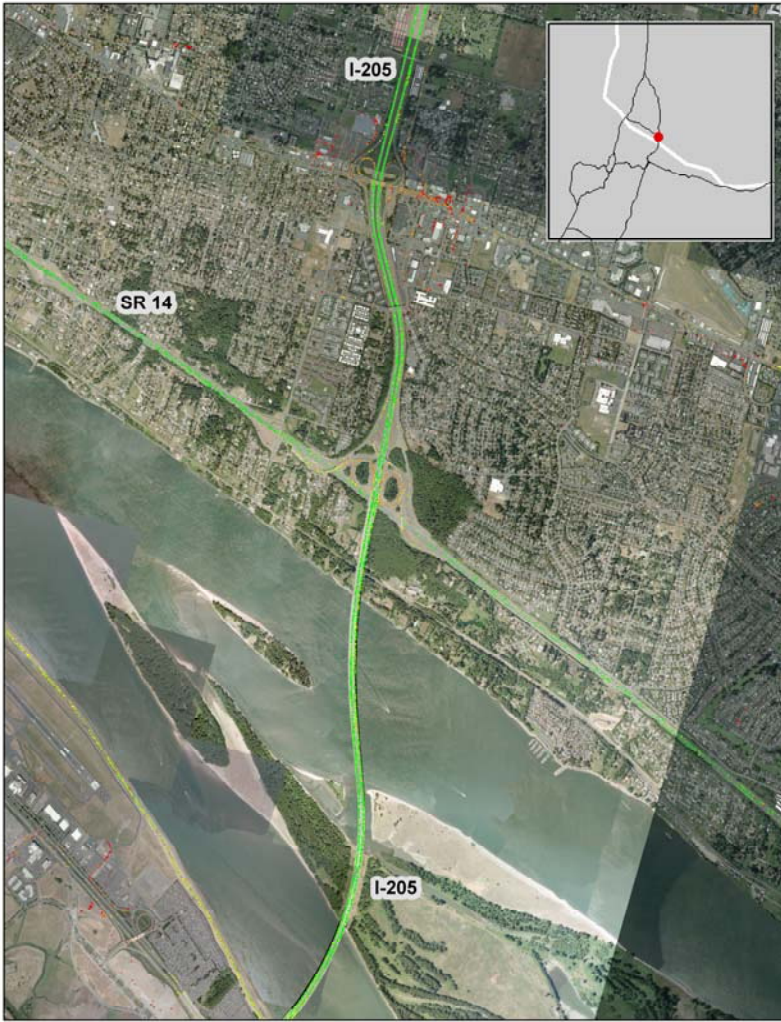

# Vancouver, WA: I-205 at SR 14

## Average Speed by Time of Day I-205 at SR 14