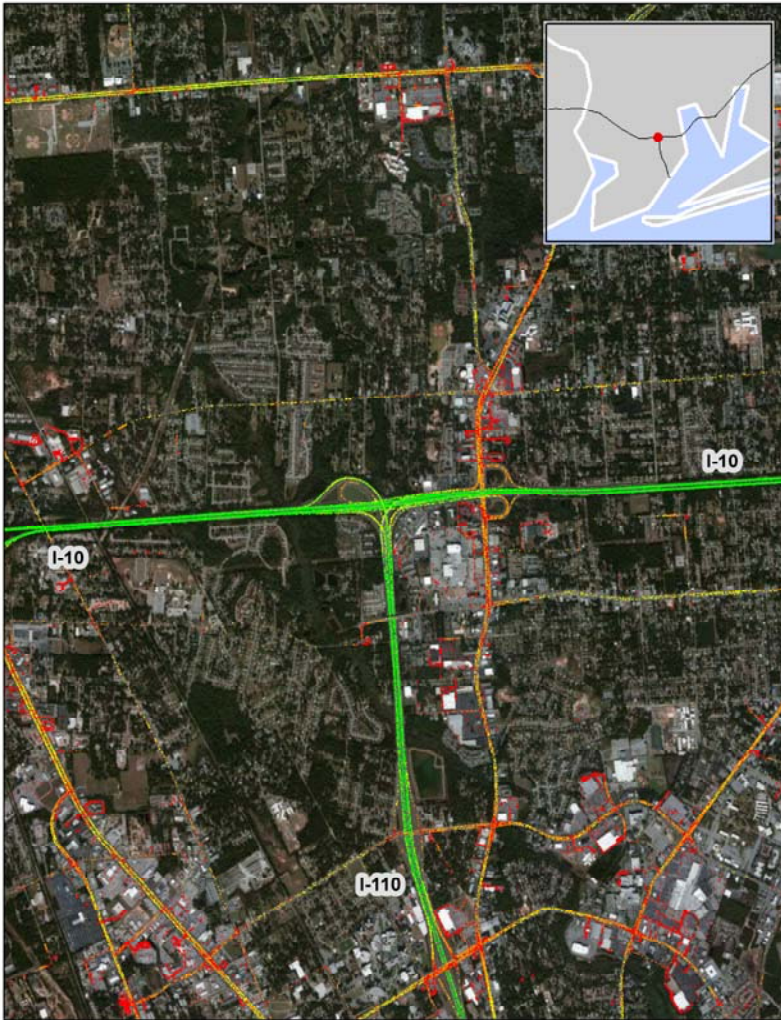

Pensacola, FL: I-10 at I-110

Summary

National Ranking by
Congestion Index

239

Average Speed

55

Peak Average Speed

55

Nonpeak Average
Speed

55

Nonpeak/Peak Ratio

1.00

Average Speed by Time of Day I-10 at I-110