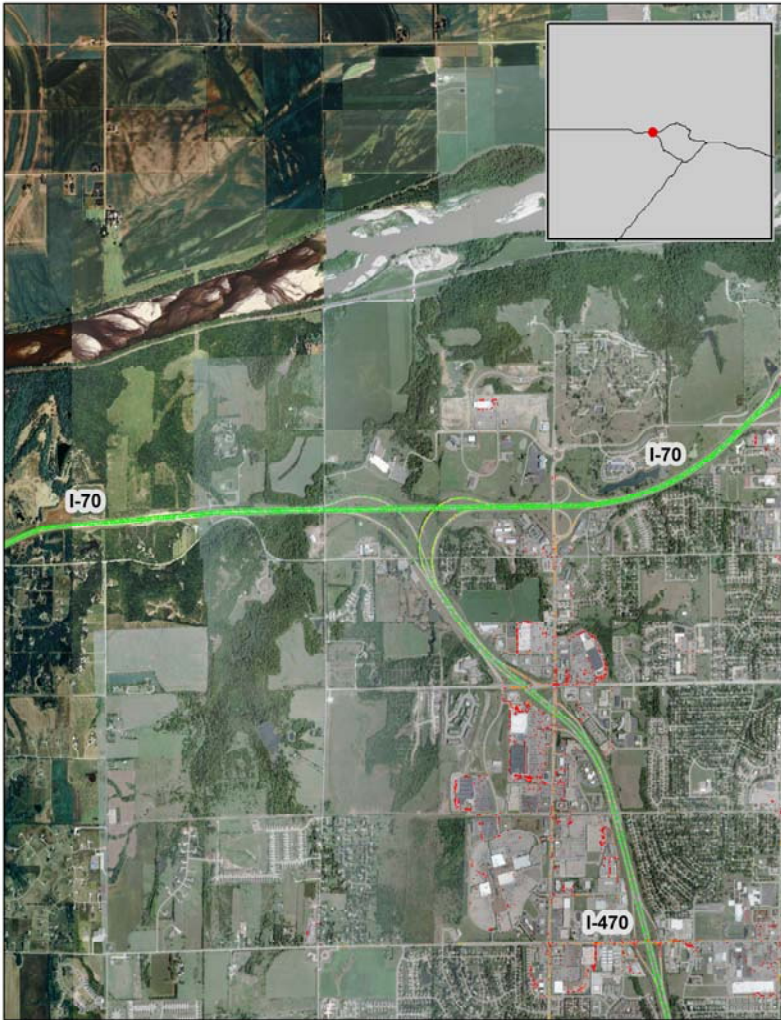

Topeka, KS: I-70 at I-470 (West)

Summary

National Ranking by Congestion Index	241
Average Speed	55
Peak Average Speed	55
Nonpeak Average Speed	55
Nonpeak/Peak Ratio	1.00

Average Speed by Time of Day I-70 at I-470 (West)