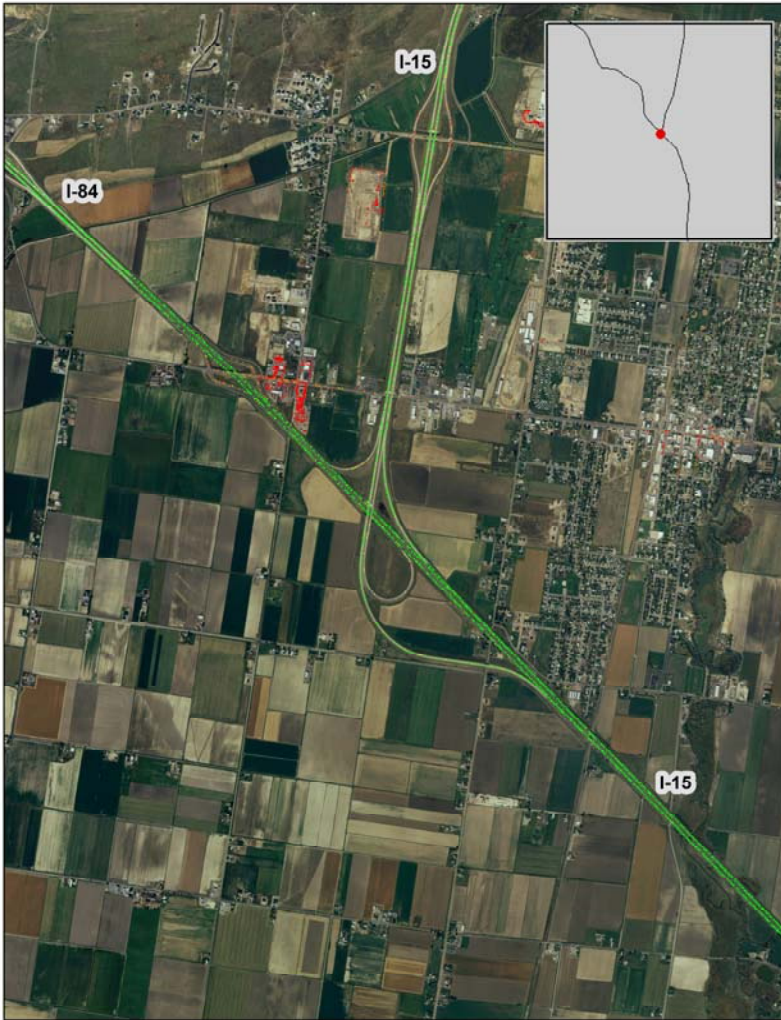

Tremonton, UT: I-15 at I-84

Summary

| | |
|--------------------------------------|------|
| National Ranking by Congestion Index | 243 |
| Average Speed | 55 |
| Peak Average Speed | 55 |
| Nonpeak Average Speed | 55 |
| Nonpeak/Peak Ratio | 1.00 |

Average Speed by Time of Day
I-15 at I-84