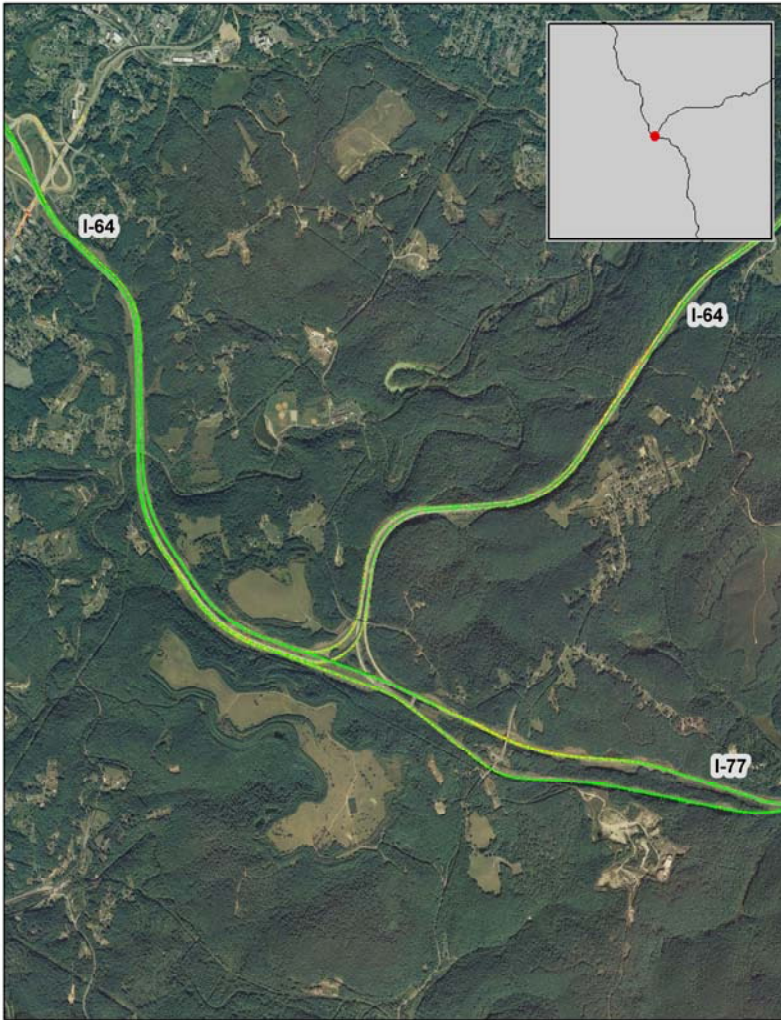

Beckley, WV: I-77 at I-64

Summary

National Ranking by Congestion Index	245
Average Speed	55
Peak Average Speed	55
Nonpeak Average Speed	55
Nonpeak/Peak Ratio	1.00

Average Speed by Time of Day
I-77 at I-64