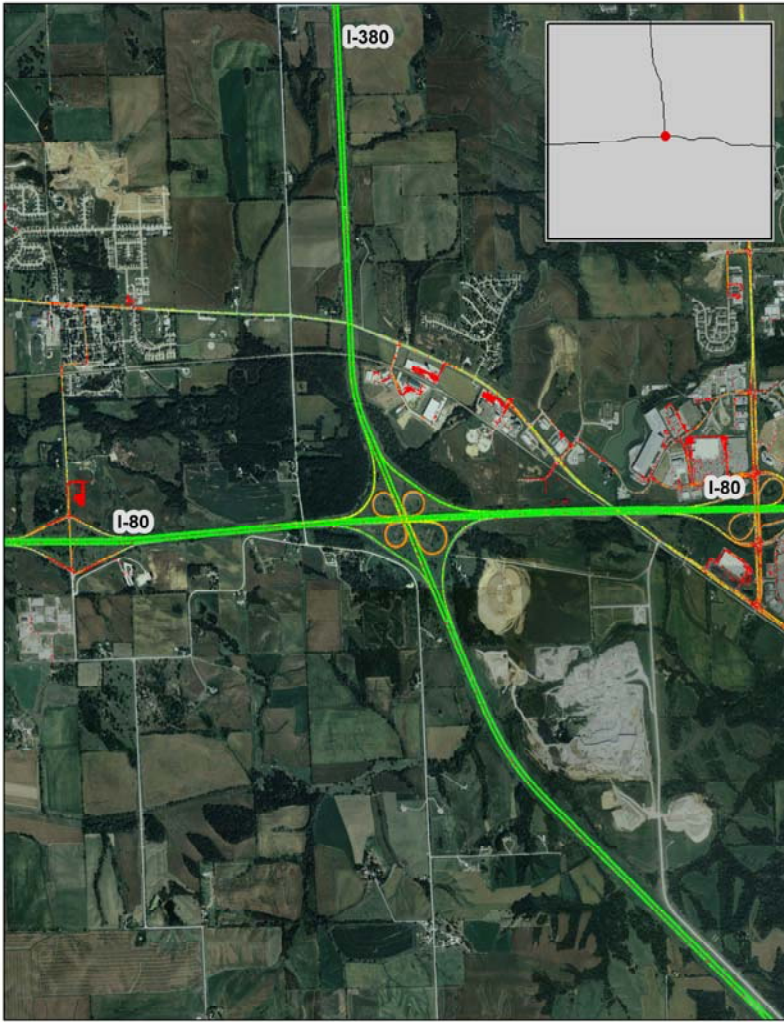

# Iowa City, IA: I-80 at I-380

Summary	
National Ranking by Congestion Index	247
Average Speed	55
Peak Average Speed	55
Nonpeak Average Speed	55
Nonpeak/Peak Ratio	1.00