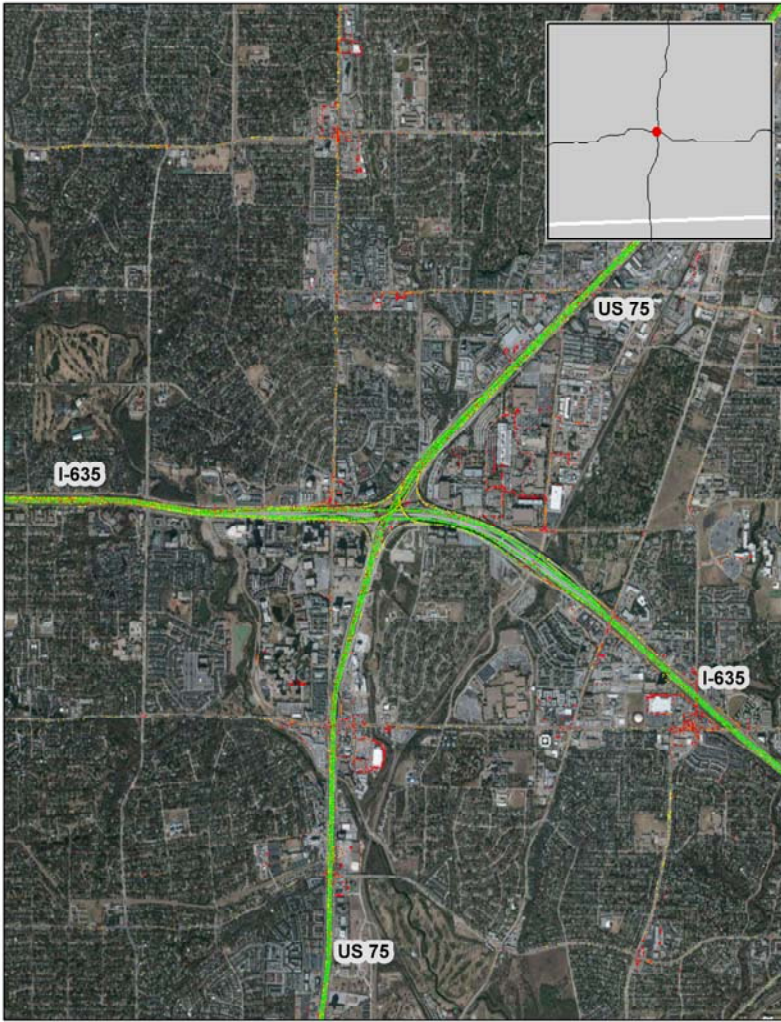

Dallas, TX: US 75 at I-635

Summary

National Ranking by Congestion Index	53
Average Speed	48
Peak Average Speed	38
Nonpeak Average Speed	52
Nonpeak/Peak Ratio	1.37

**Average Speed by Time of Day
US 75 at I-635**