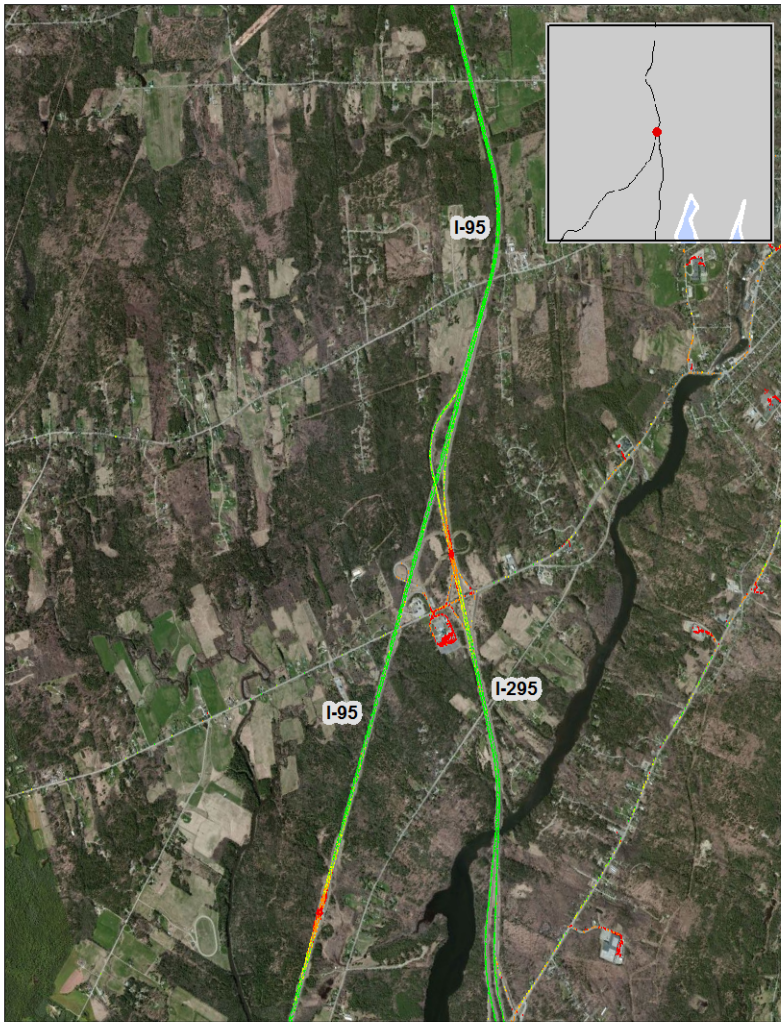

# Augusta, ME : I-95 at I-295

## Summary

National Ranking by  
Congestion Index

136

Average Speed

52

Peak Average Speed

51

Nonpeak Average  
Speed

## Average Speed by Time of Day I-95 at I-295