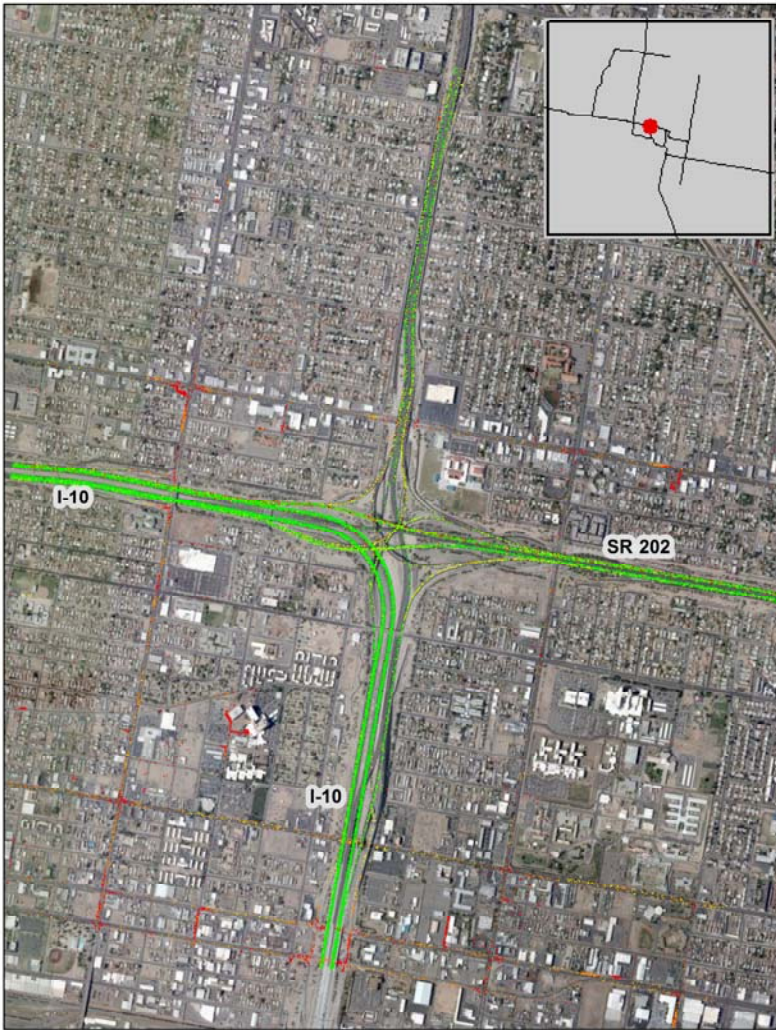

Phoenix, AZ: I-10 at SR 51/SR 202

Summary

National Ranking by Congestion Index	147
Average Speed	53
Peak Average Speed	48
Nonpeak Average Speed	54
Nonpeak/Peak Ratio	1.12

**Average Speed by Time of Day
I-10 at SR 51/SR 202**