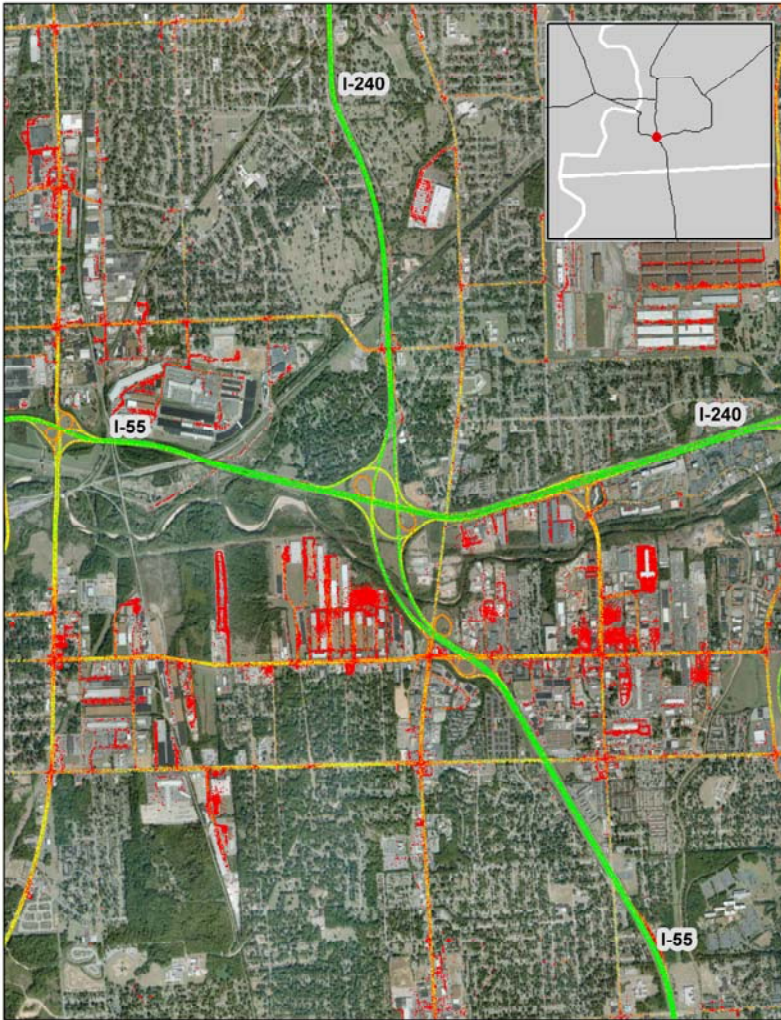

# Memphis, TN: I-55 at I-240

## Summary

National Ranking by Congestion Index	144
Average Speed	55
Peak Average Speed	54
Nonpeak Average Speed	55
Nonpeak/Peak Ratio	1.03

Average Speed by Time of Day  
I-55 at I-240