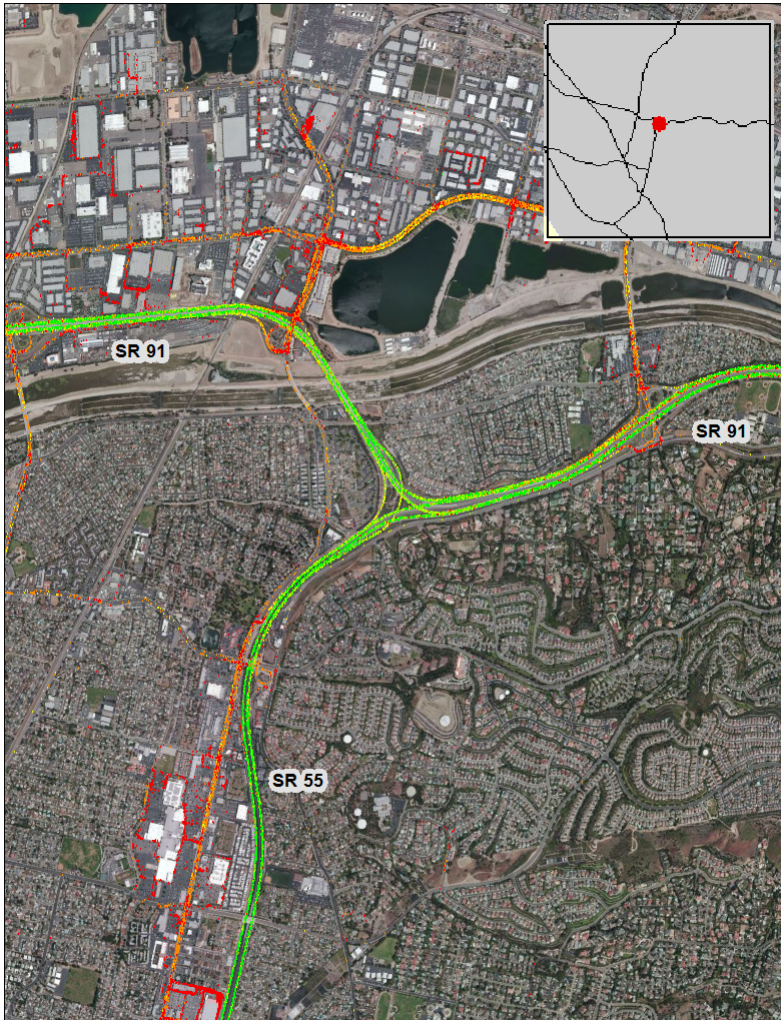

# Los Angeles, CA: SR 91 at SR 55

## Summary

National Ranking by Congestion Index	110
Average Speed	50
Peak Average Speed	45
Nonpeak Average Speed	52
Nonpeak/Peak Ratio	1.17

Average Speed by Time of Day  
SR 91 at SR 55