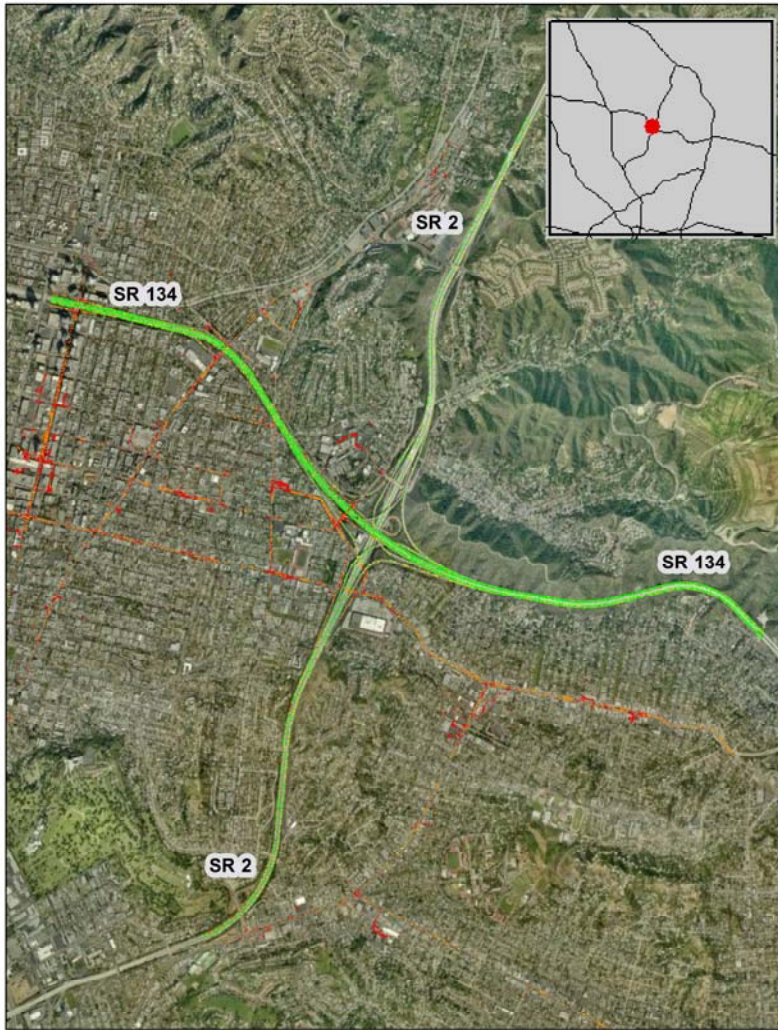

# Los Angeles, CA: SR 134 at SR 2

## Summary

National Ranking by  
Congestion Index

**143**

Average Speed

**53**

Peak Average Speed

**50**

Nonpeak Average  
Speed

**54**

Nonpeak/Peak Ratio

**1.08**

## Average Speed by Time of Day SR 134 at SR 2