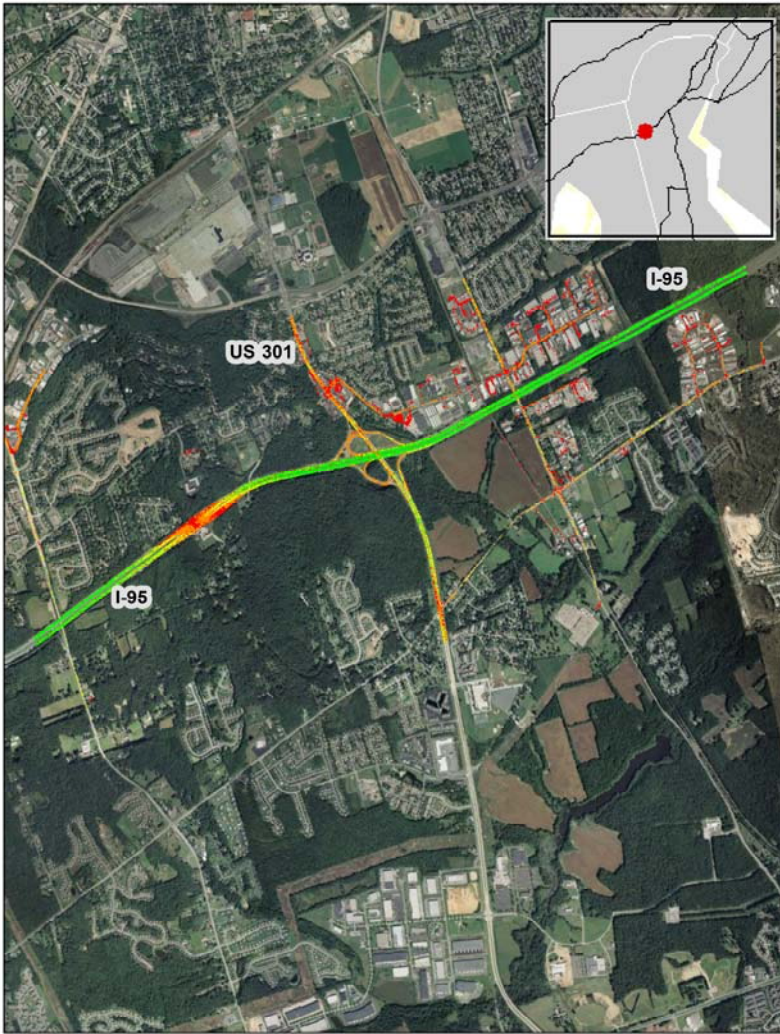

New Castle, DE: I-95 at US 301

Summary

National Ranking by Congestion Index	55
Average Speed	48
Peak Average Speed	49
Nonpeak Average Speed	47
Nonpeak/Peak Ratio	.97

**Average Speed by Time of Day
I-95 at US 301**