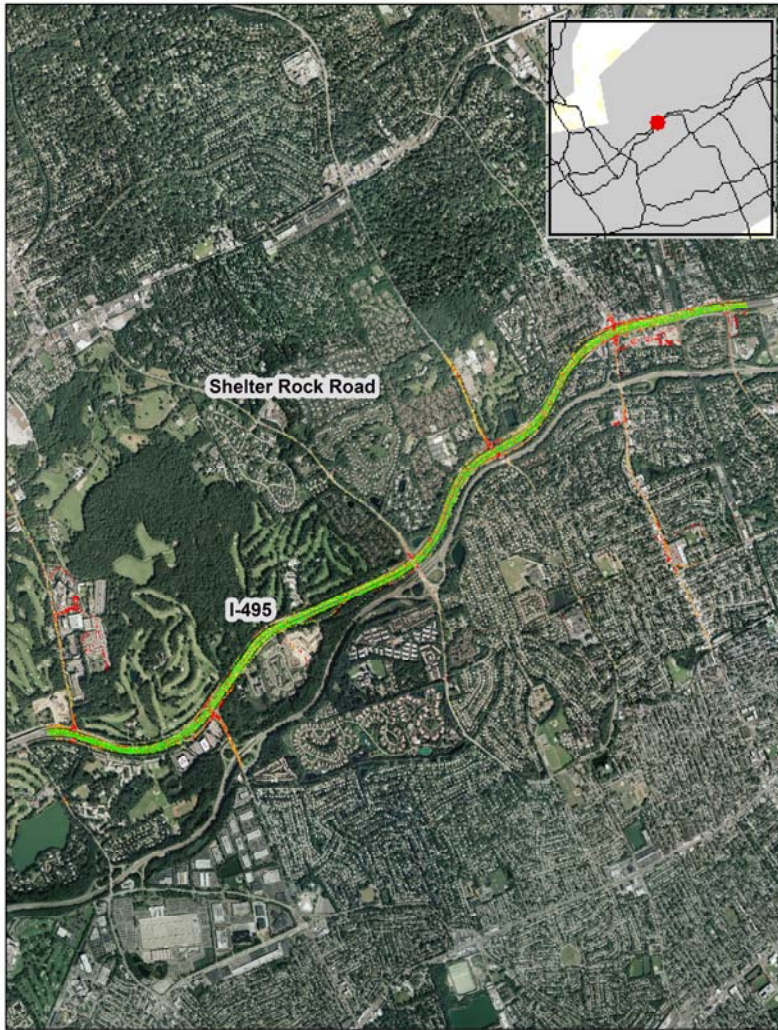

# Manhasset, NY: I-495 at Shelter Rock Road

## Summary

National Ranking by  
Congestion Index

75

Average Speed

47

Peak Average Speed

42

Nonpeak Average  
Speed

## Average Speed by Time of Day I-495 at Shelter Rock Road