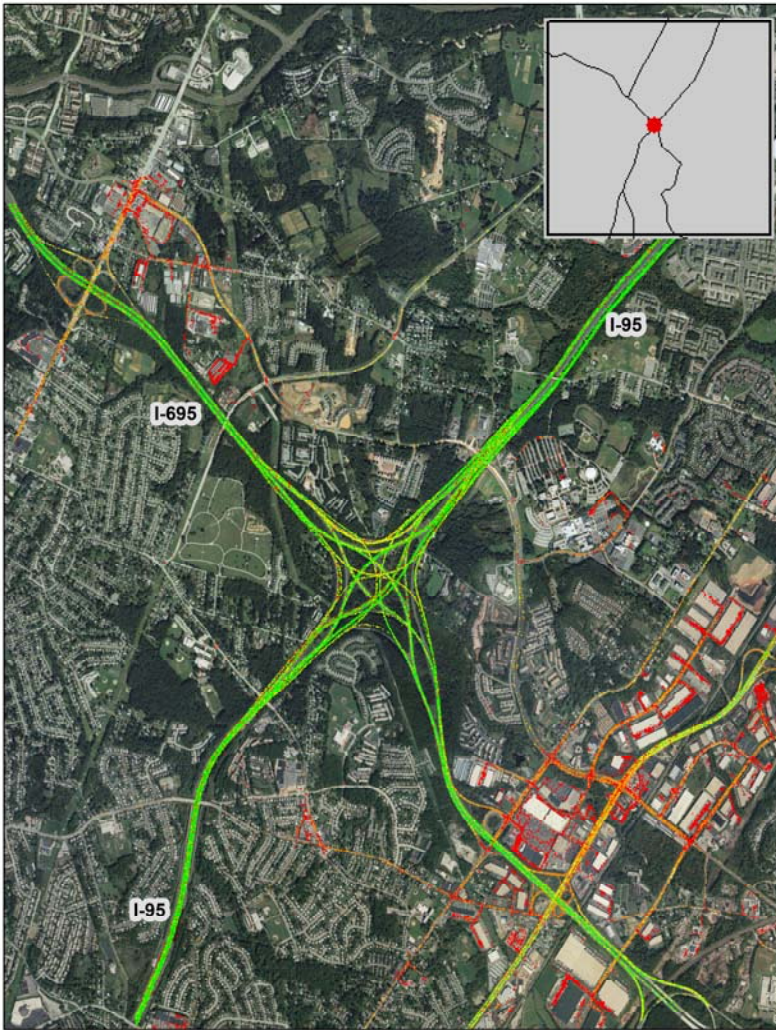

Baltimore, MD: I-95 at I-695 (North)

Summary

National Ranking by Congestion Index	100
Average Speed	53
Peak Average Speed	47
Nonpeak Average Speed	55
Nonpeak/Peak Ratio	1.15

**Average Speed by Time of Day
I-95 at I-695 (North)**