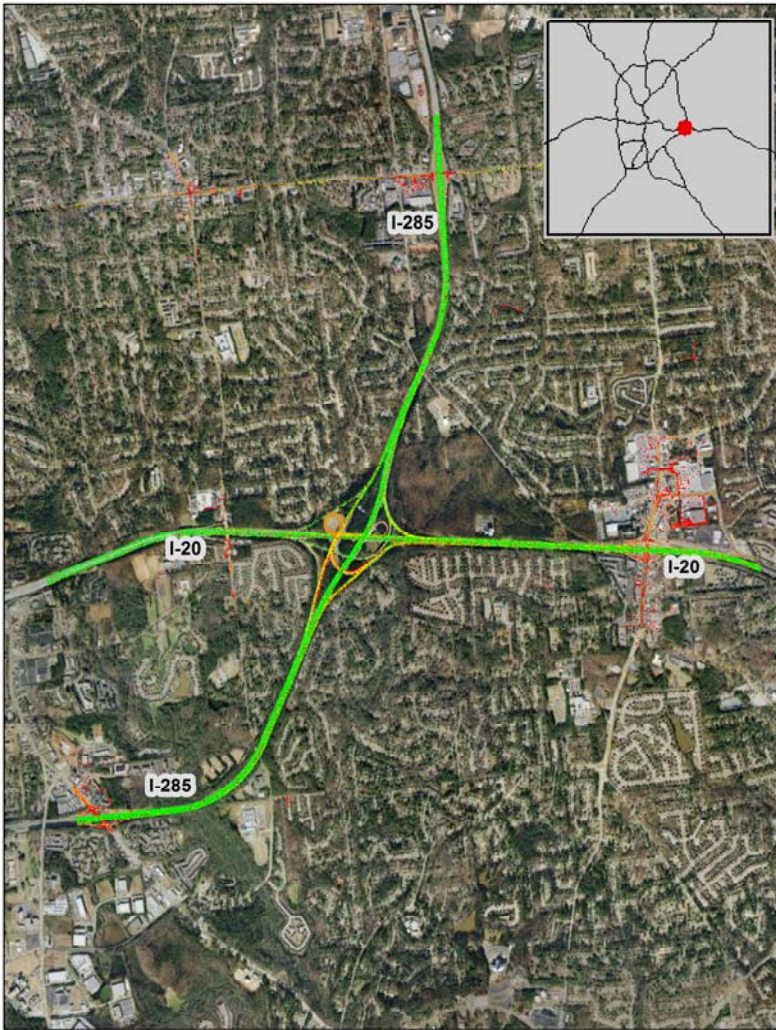

Atlanta, GA: I-20 at I-285 (East)

Summary

National Ranking by Congestion Index	58
Average Speed	51
Peak Average Speed	45
Nonpeak Average Speed	54
Nonpeak/Peak Ratio	1.21

**Average Speed by Time of Day
I-20 at I-285 (East)**