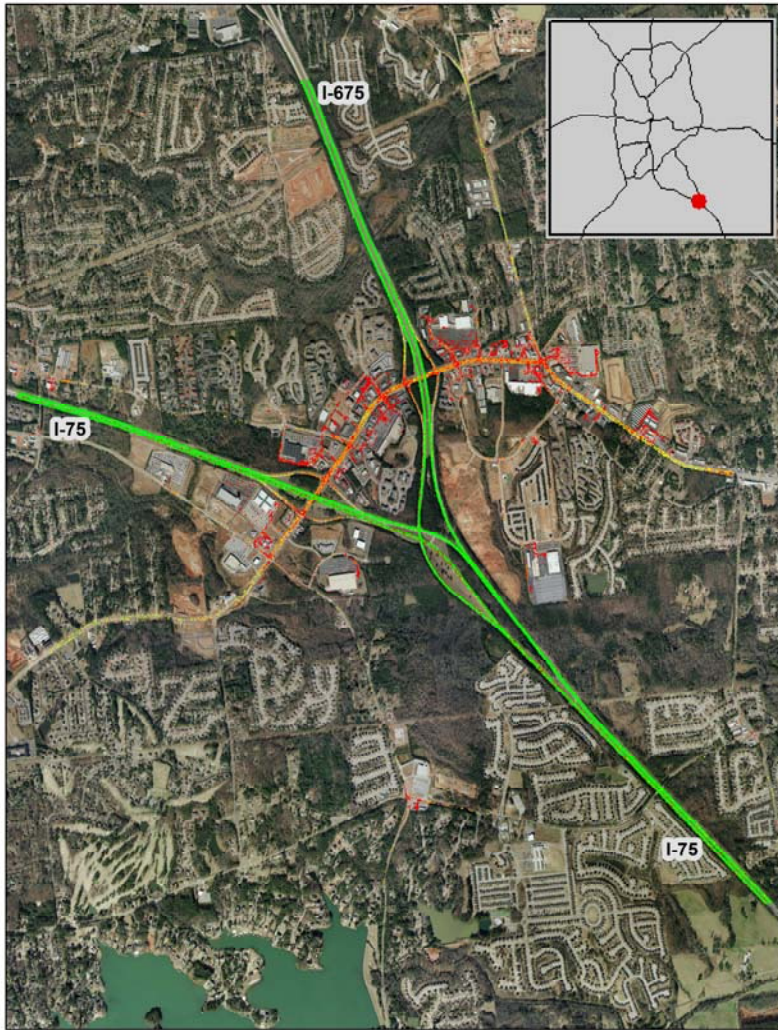

# Atlanta, GA: I-75 at I-675

## Summary

National Ranking by Congestion Index	105
Average Speed	53
Peak Average Speed	48
Nonpeak Average Speed	55
Nonpeak/Peak Ratio	1.14

Average Speed by Time of Day  
I-75 at I-675