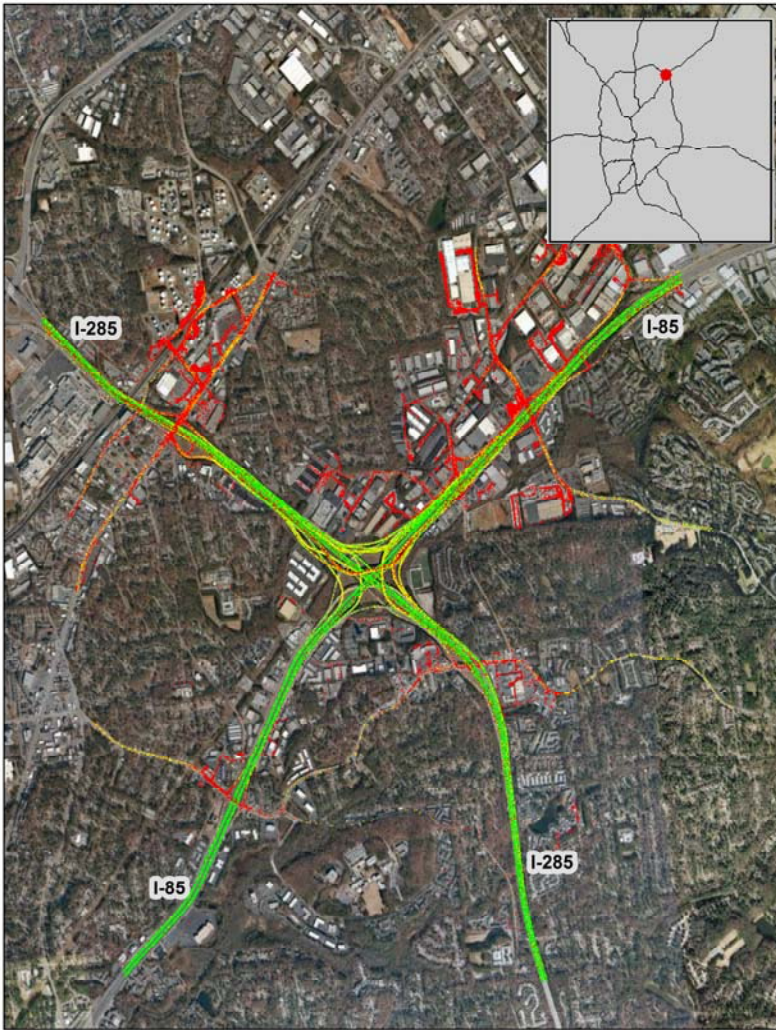

Atlanta, GA: I-285 at I-85 (North)

Summary

National Ranking by Congestion Index	9
Average Speed	46
Peak Average Speed	35
Nonpeak Average Speed	51
Nonpeak/Peak Ratio	1.46

Average Speed by Time of Day
I-285 at I-85 (North)