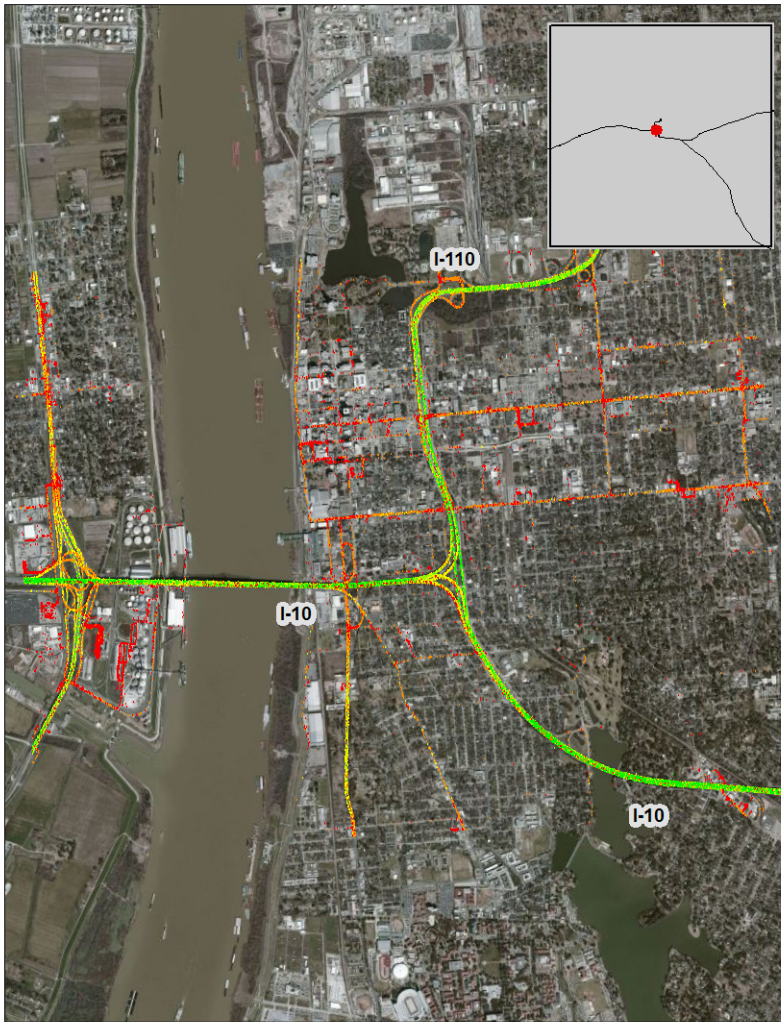

# Baton Rouge, LA: I-10 at I-110

## Summary

National Ranking by  
Congestion Index

31

Average Speed

45

Peak Average Speed

39

Nonpeak Average  
Speed

### Average Speed by Time of Day I-10 at I-110