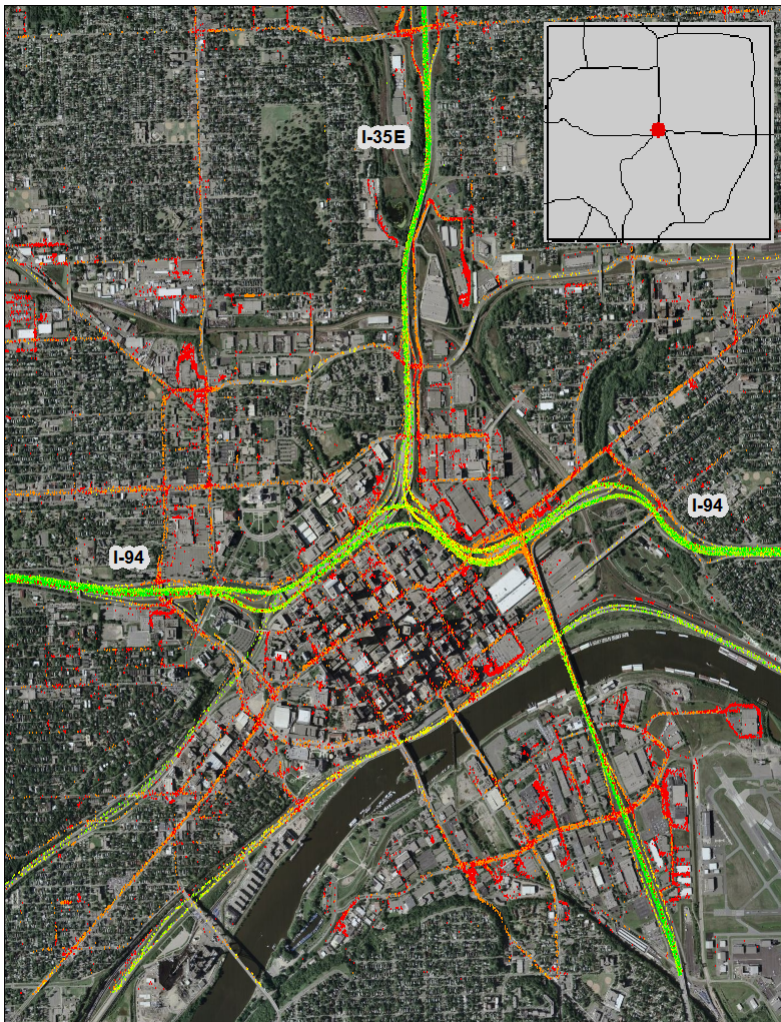

Minneapolis - St. Paul, MN: I-35E at I-94

Summary

National Ranking by
Congestion Index

46

Average Speed

44

Peak Average Speed

35

Nonpeak Average
Speed

48

Nonpeak/Peak Ratio

1.36

Average Speed by Time of Day I-35E at I-94