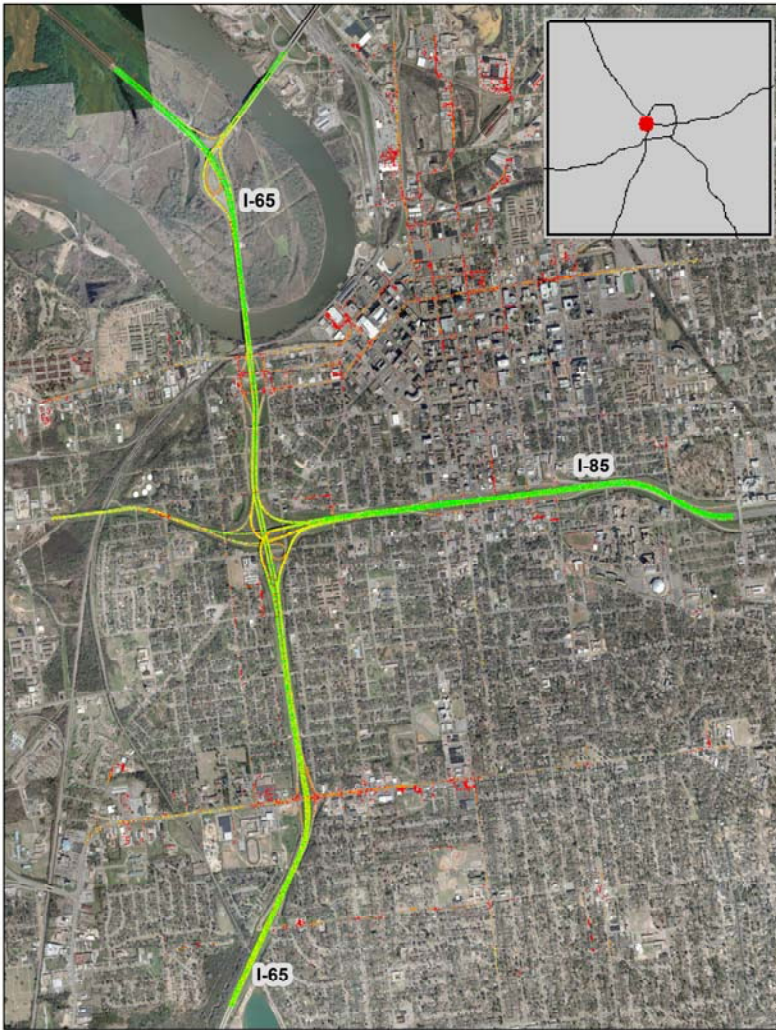

Montgomery, AL: I-85 at I-65

Summary

National Ranking by
Congestion Index

99

Average Speed

52

Peak Average Speed

50

Nonpeak Average
Speed

53

Nonpeak/Peak Ratio

1.04

Average Speed by Time of Day I-85 at I-65