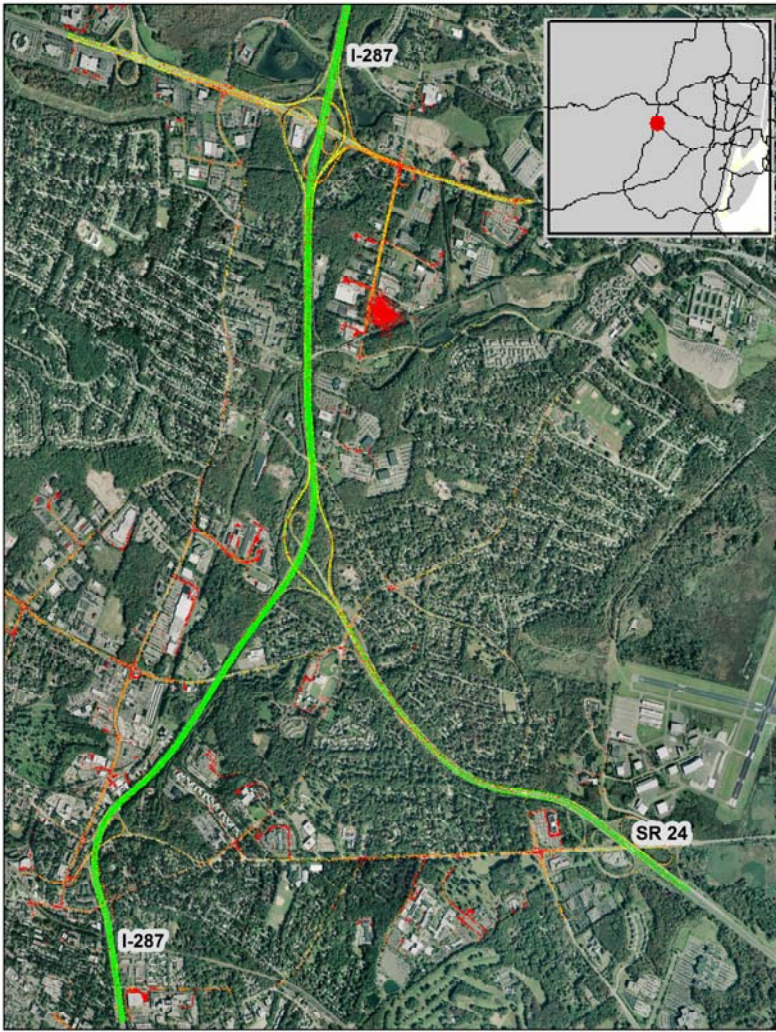

Morristown, NJ: I-287 at SR 24

Summary

National Ranking by Congestion Index	128
Average Speed	54
Peak Average Speed	50
Nonpeak Average Speed	55
Nonpeak/Peak Ratio	1.10

**Average Speed by Time of Day
I-287 at SR 24**