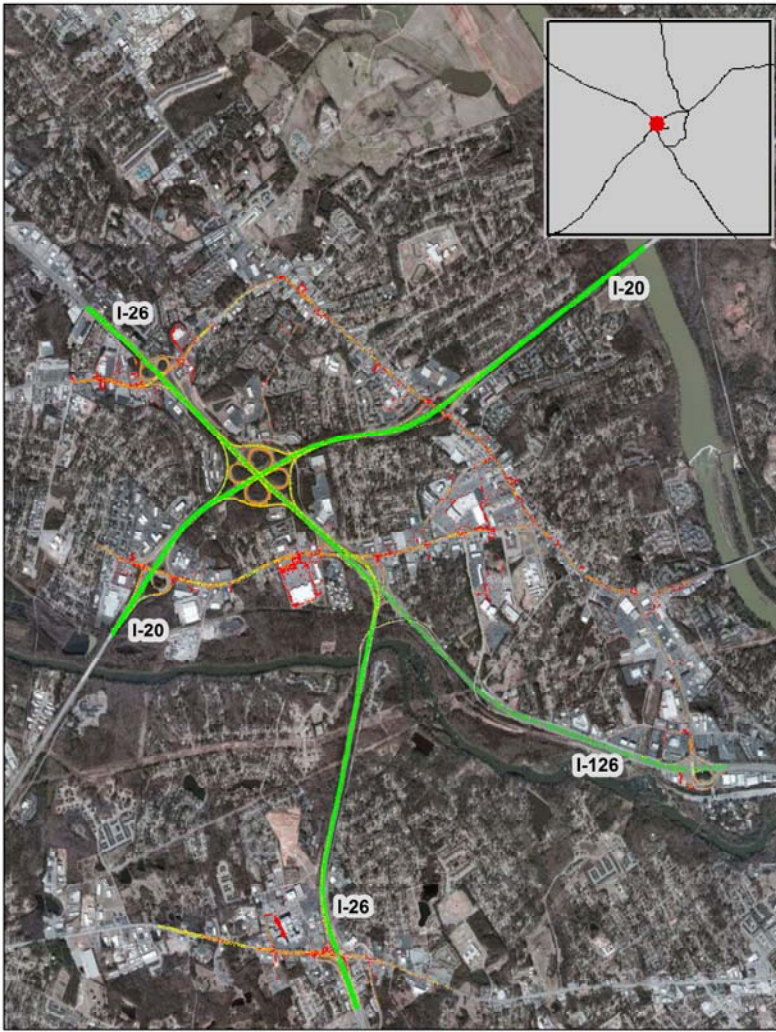

Columbia, SC: I-26 at I-126

Summary

National Ranking by Congestion Index	133
Average Speed	53
Peak Average Speed	47
Nonpeak Average Speed	55
Nonpeak/Peak Ratio	1.16

**Average Speed by Time of Day
I-26 at I-126**