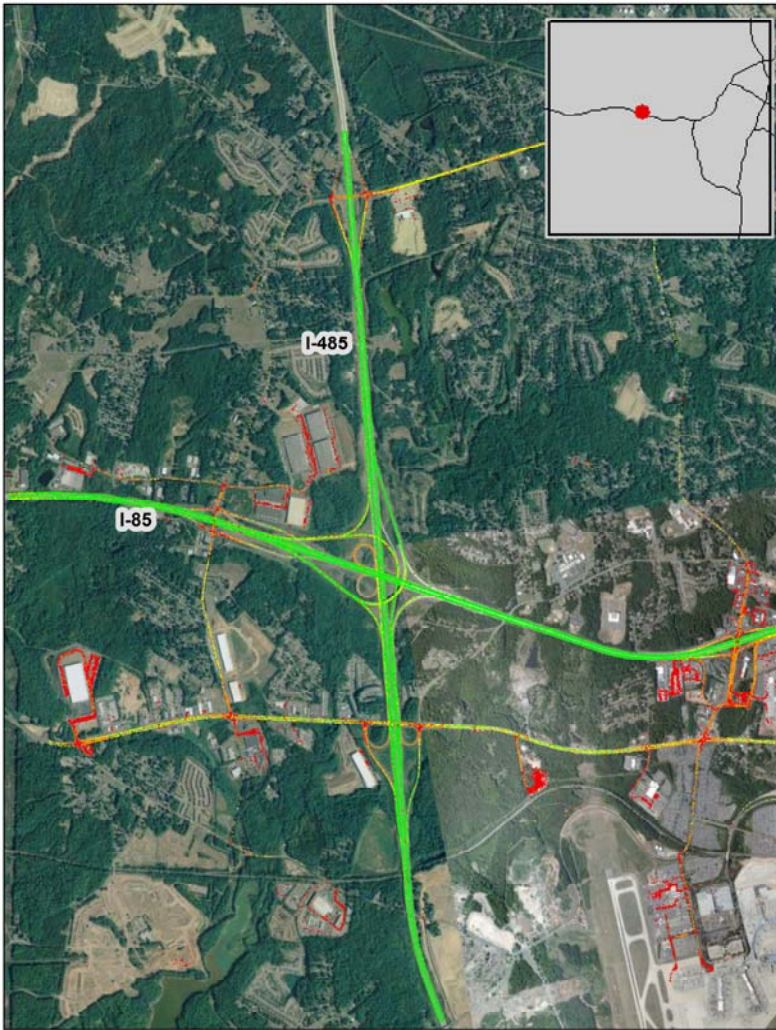

Charlotte, NC: I-85 at I-485 (West)

Summary

National Ranking by Congestion Index	185
Average Speed	55
Peak Average Speed	55
Nonpeak Average Speed	55
Nonpeak/Peak Ratio	1.00

Average Speed by Time of Day I-85 at I-485 (West)