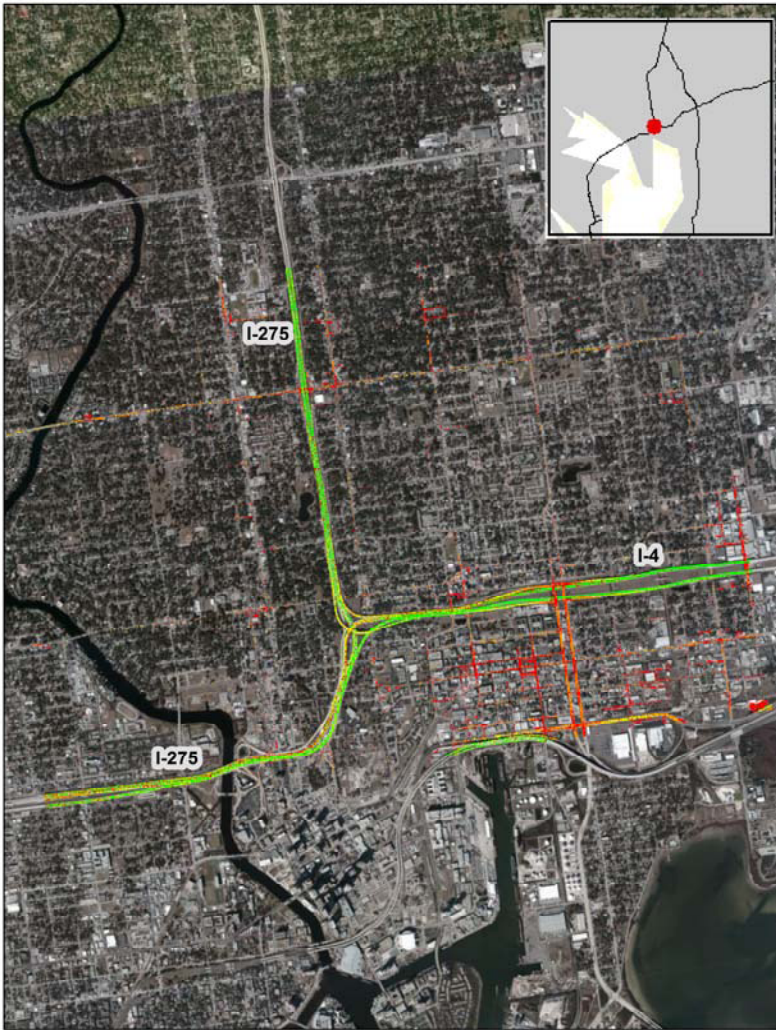

# Tampa, FL: I-4 at I-275

## Summary

National Ranking by Congestion Index	<b>93</b>
Average Speed	<b>47</b>
Peak Average Speed	<b>38</b>
Nonpeak Average Speed	<b>52</b>
Nonpeak/Peak Ratio	<b>1.37</b>

## Average Speed by Time of Day I-4 at I-275