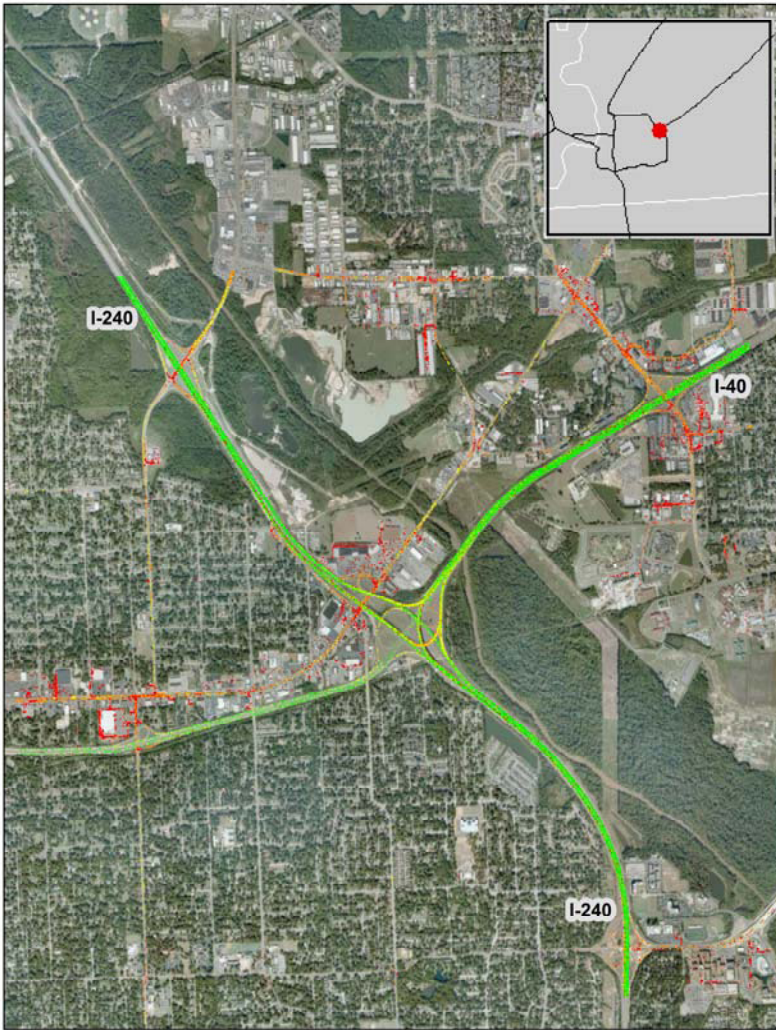

Memphis, TN: I-40 at I-240 (East)

Summary

National Ranking by Congestion Index	82
Average Speed	51
Peak Average Speed	44
Nonpeak Average Speed	54
Nonpeak/Peak Ratio	1.23

**Average Speed by Time of Day
I-40 at I-240 (East)**