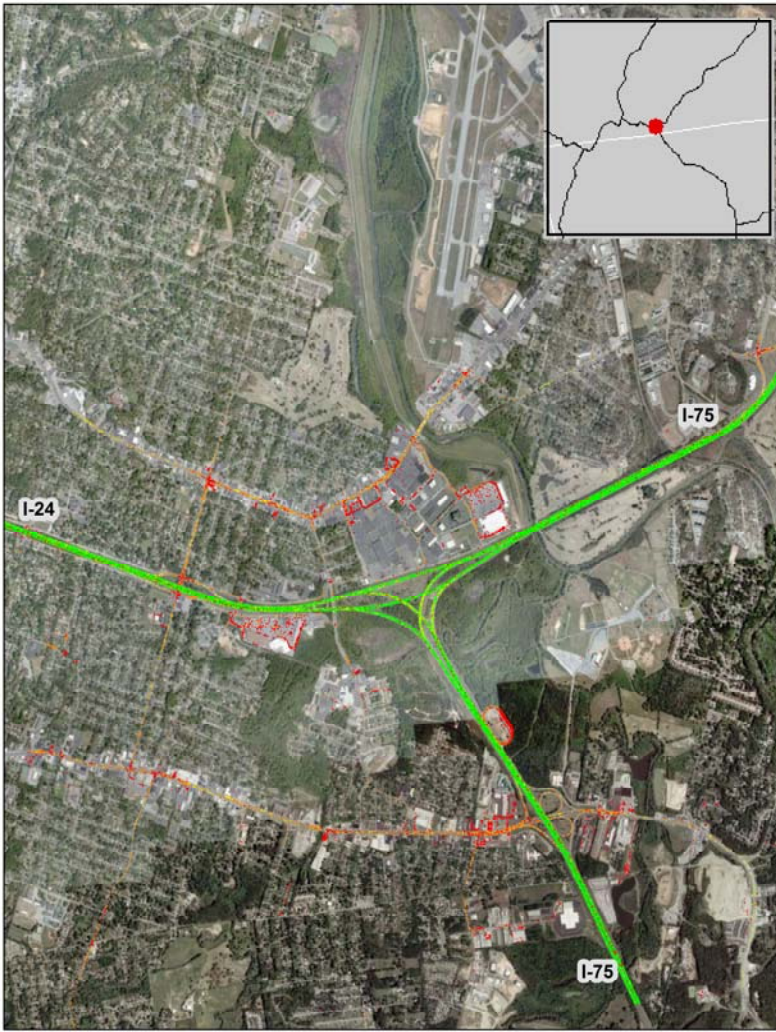

Chattanooga, TN: I-75 at I-24

Summary

National Ranking by Congestion Index	117
Average Speed	54
Peak Average Speed	52
Nonpeak Average Speed	55
Nonpeak/Peak Ratio	1.06

**Average Speed by Time of Day
I-75 at I-24**