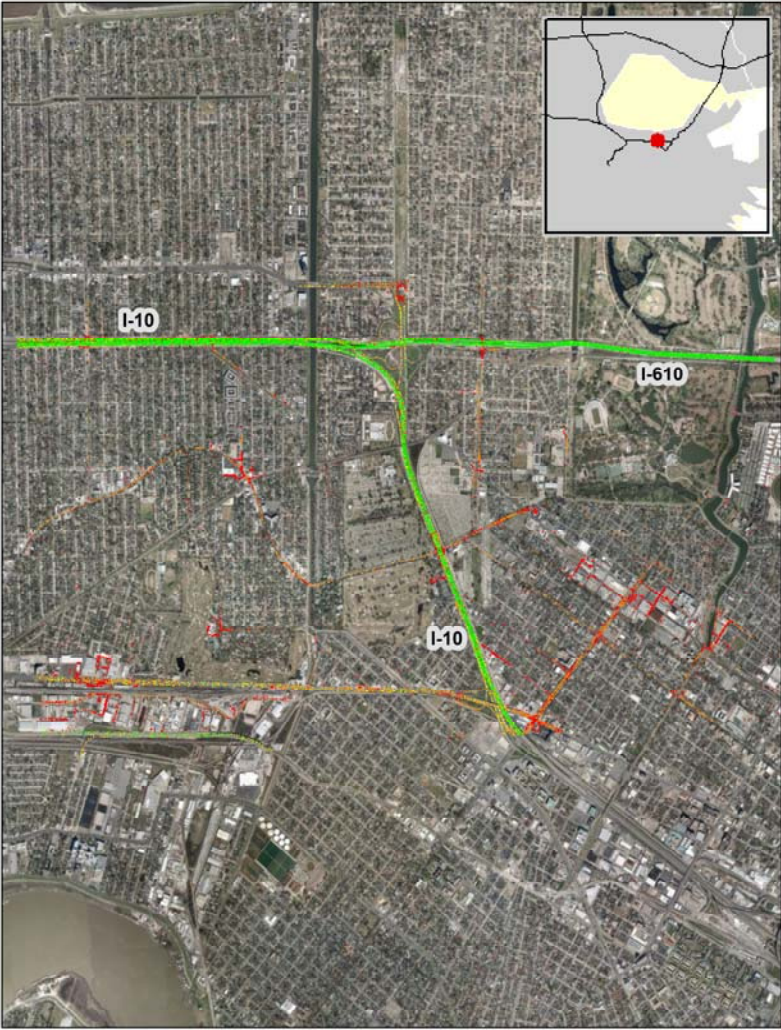

New Orleans, LA: I-10 at I-610 (West)

Summary	
National Ranking by Congestion Index	135
Average Speed	52
Peak Average Speed	48
Nonpeak Average Speed	54
Nonpeak/Peak Ratio	1.14