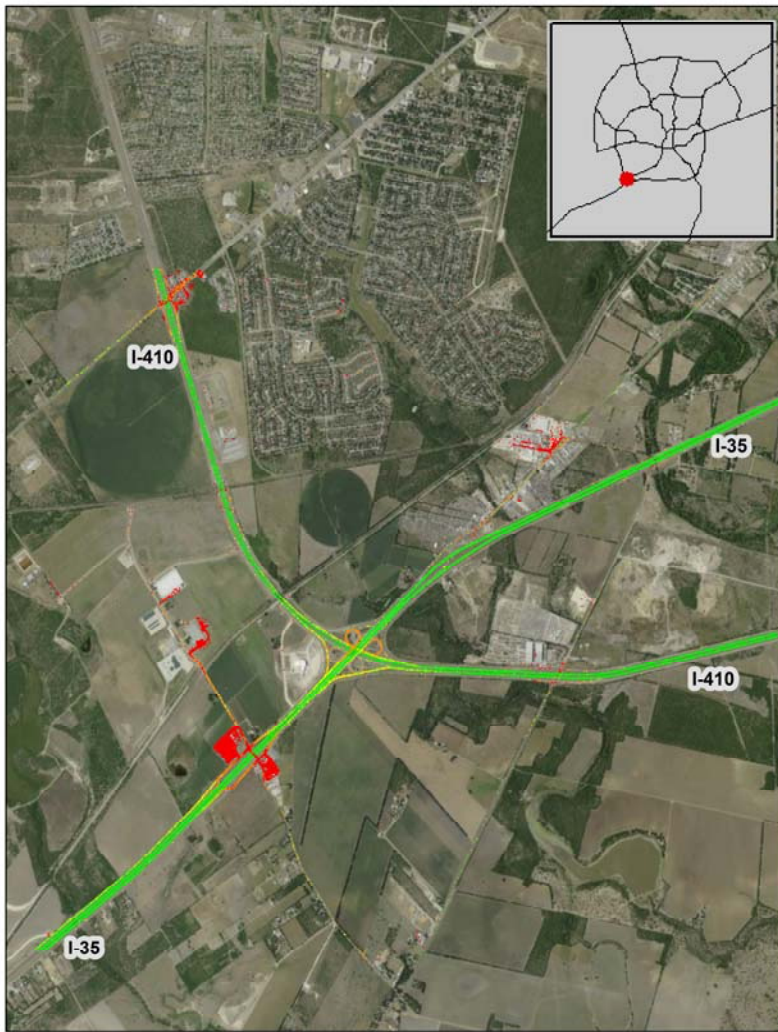

# San Antonio, TX: I-35 at I-410 (South)

## Summary

National Ranking by  
Congestion Index

191

Average Speed

55

Peak Average Speed

55

Nonpeak Average  
Speed

## Average Speed by Time of Day I-35 at I-410 (South)