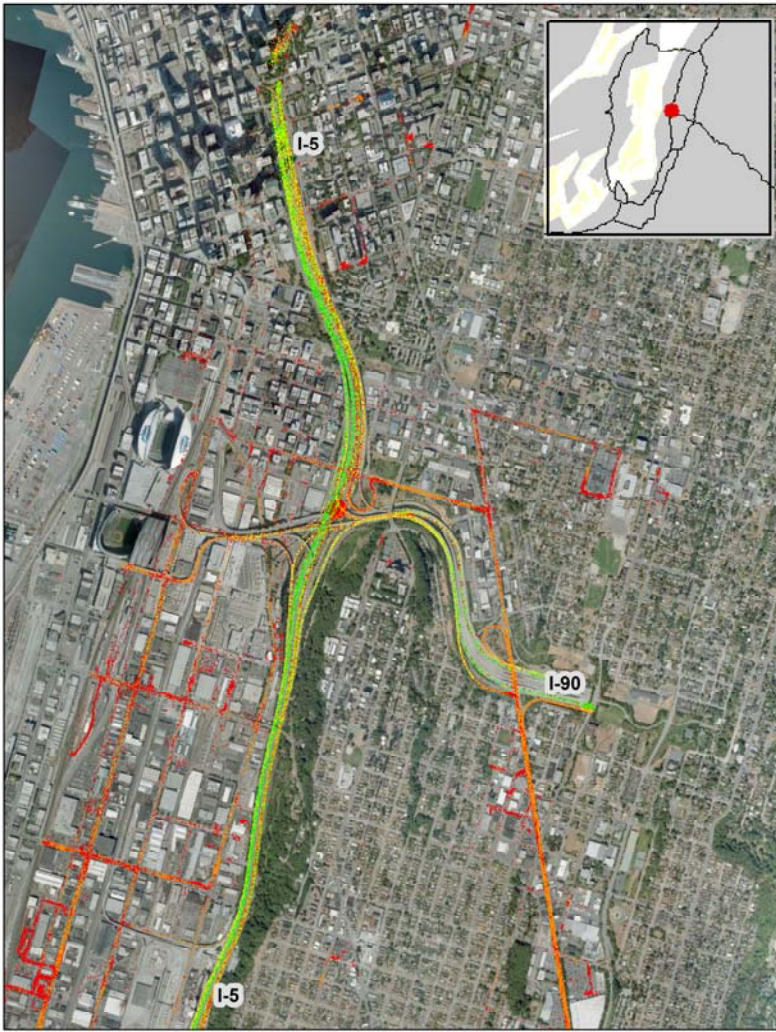

Seattle, WA: I-5 at I-90

Summary

National Ranking by
Congestion Index

59

Average Speed

42

Peak Average Speed

34

Nonpeak Average
Speed

44

Nonpeak/Peak Ratio

1.29

Average Speed by Time of Day I-5 at I-90