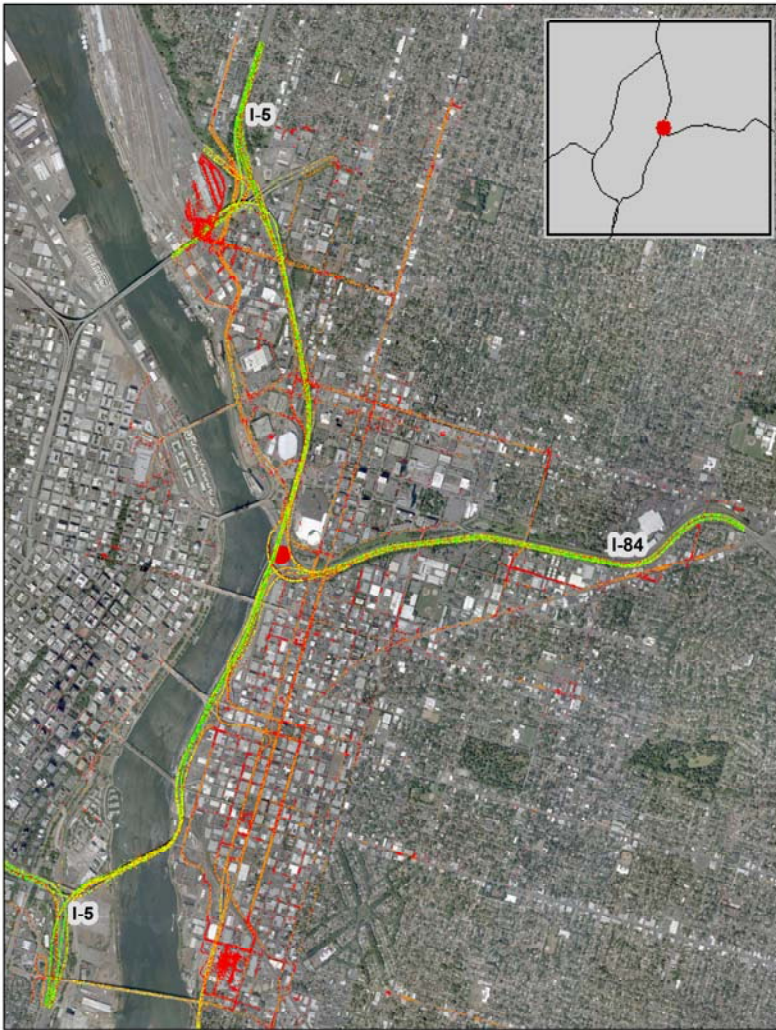

# Portland, OR: I-5 at I-84

## Summary

National Ranking by Congestion Index	<b>52</b>
Average Speed	<b>40</b>
Peak Average Speed	<b>33</b>
Nonpeak Average Speed	<b>43</b>
Nonpeak/Peak Ratio	<b>1.33</b>

**Average Speed by Time of Day  
I-5 at I-84**