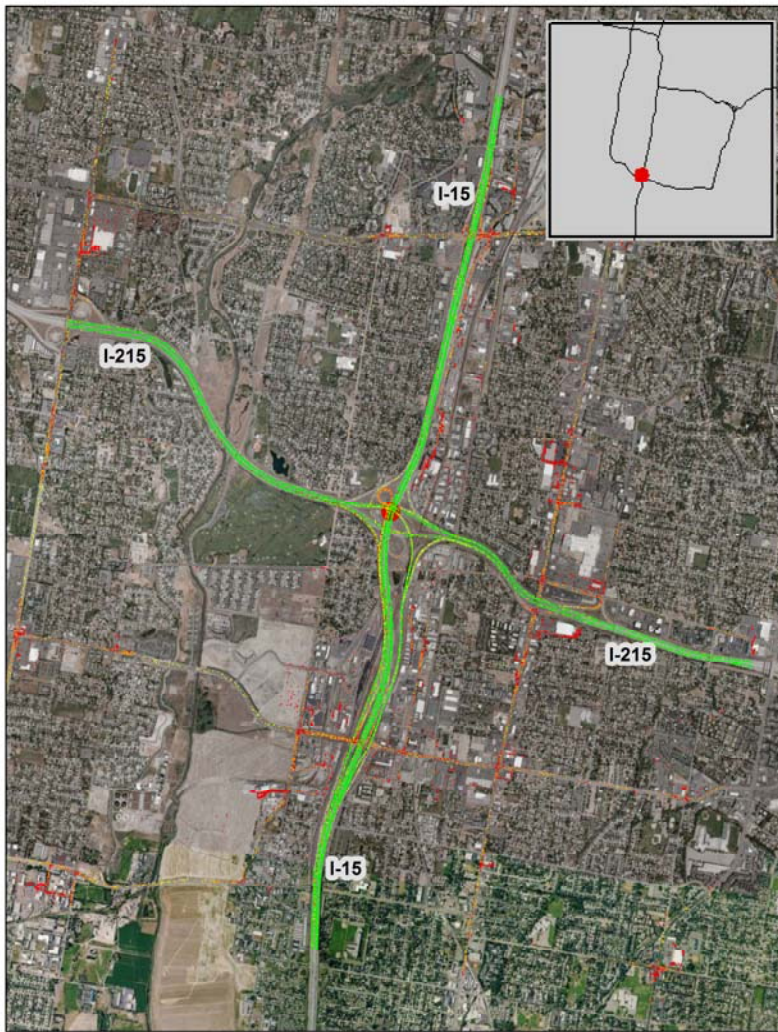

Salt Lake City, UT: I-15 at I-215 (South)

Summary

National Ranking by Congestion Index	157
Average Speed	54
Peak Average Speed	51
Nonpeak Average Speed	55
Nonpeak/Peak Ratio	1.07

Average Speed by Time of Day
I-15 at I-215 (South)