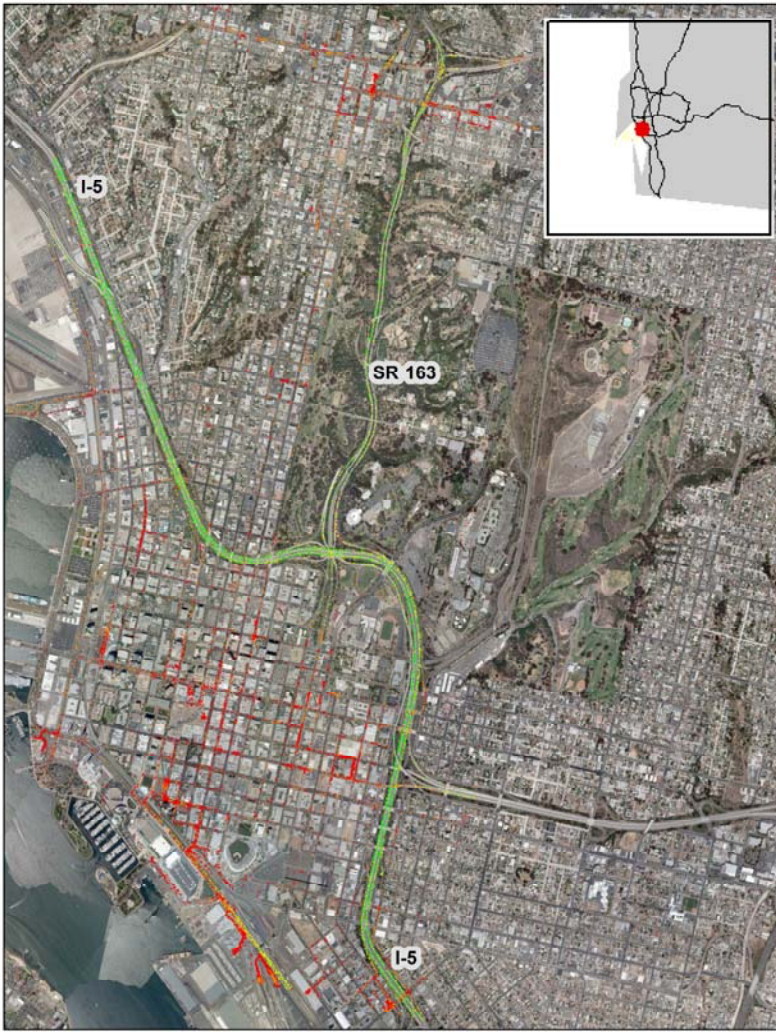

San Diego, CA: I-5 at SR 163

Summary

National Ranking by Congestion Index	160
Average Speed	51
Peak Average Speed	48
Nonpeak Average Speed	52
Nonpeak/Peak Ratio	1.08

Average Speed by Time of Day I-5 at SR 163