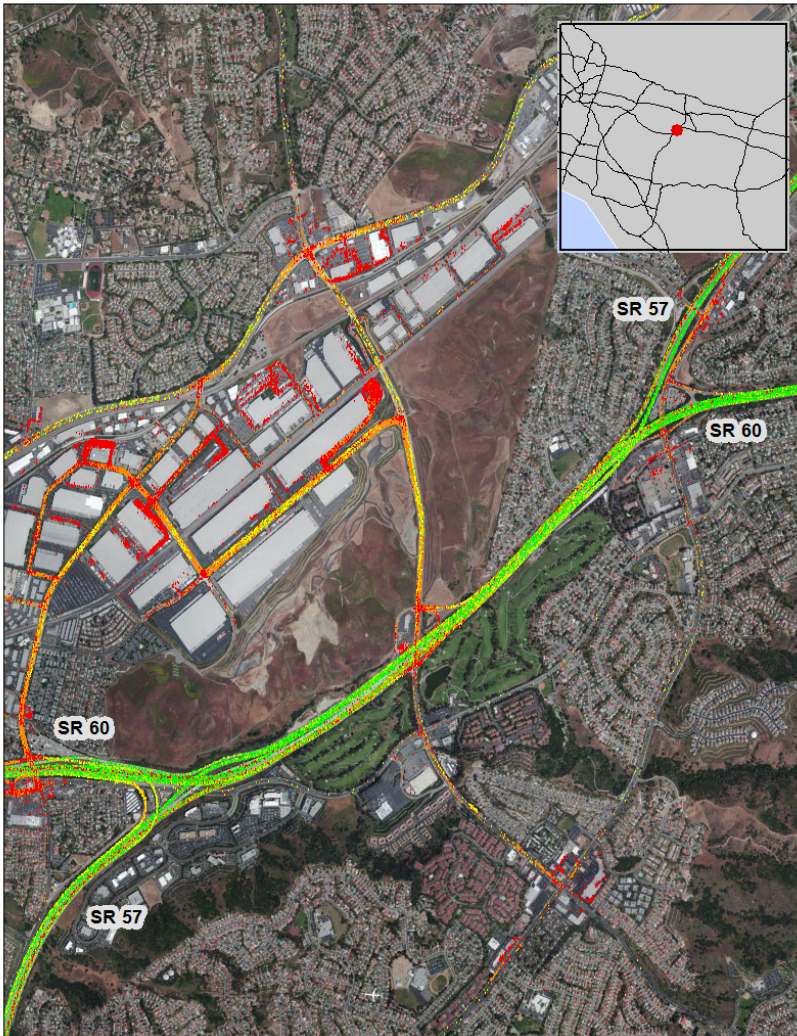

# Los Angeles, CA: SR 60 at SR 57

## Summary

National Ranking by Congestion Index	10
Average Speed	46
Peak Average Speed	39
Nonpeak Average Speed	49
Nonpeak/Peak Ratio	1.26

**Average Speed by Time of Day  
SR 60 at SR 57**