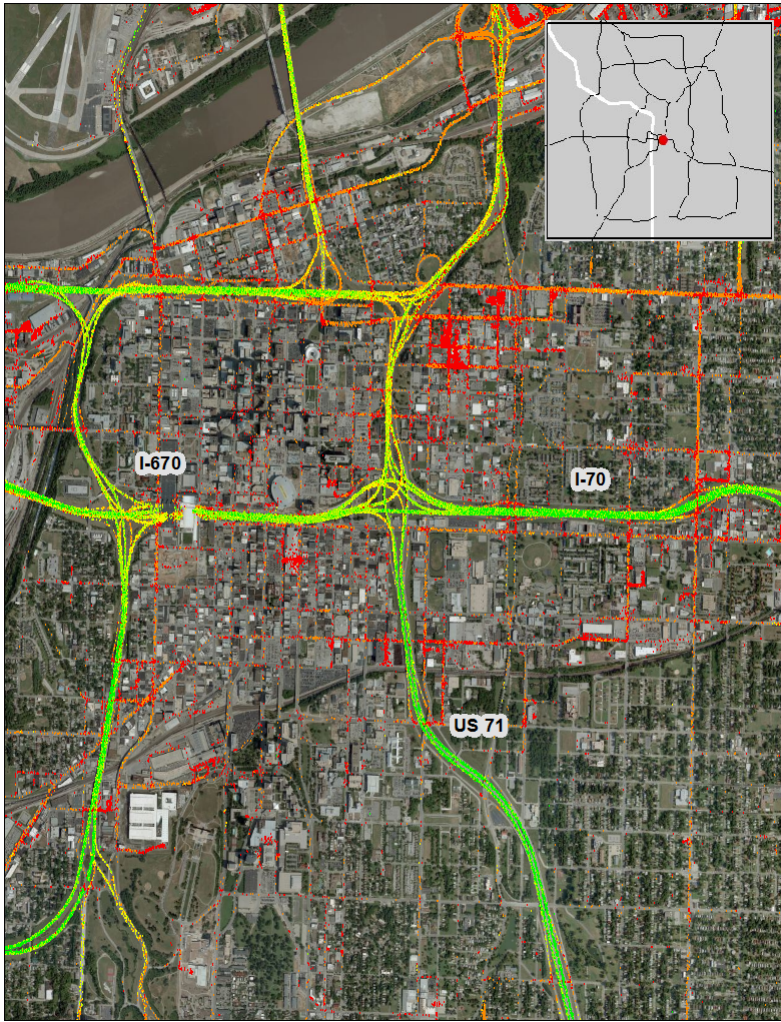

Kansas City, MO: I-70 at I-670 at US 71

Summary

National Ranking by
Congestion Index

23

Average Speed

44

Peak Average Speed

42

Nonpeak Average
Speed

44

Nonpeak/Peak Ratio

1.04

Average Speed by Time of Day I-70 at I-670 /US 71