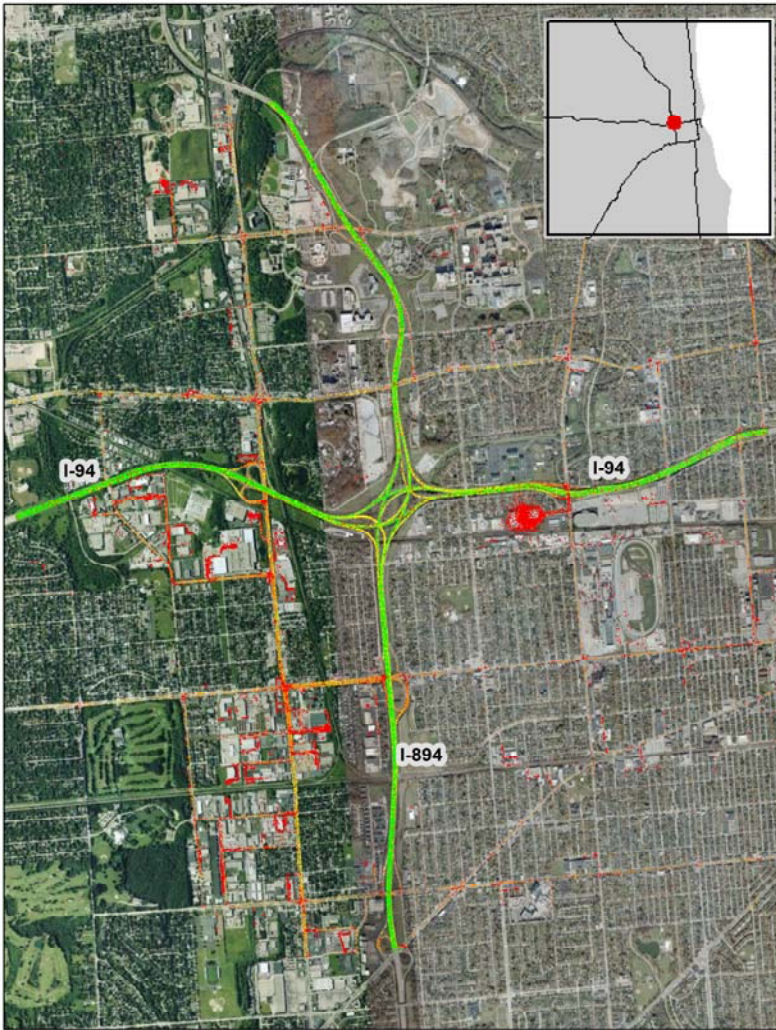

Milwaukee, WI: I-94 at I-894

Summary

National Ranking by
Congestion Index

43

Average Speed

49

Peak Average Speed

40

Nonpeak Average
Speed

53

Nonpeak/Peak Ratio

1.32

Average Speed by Time of Day I-94 at I-894