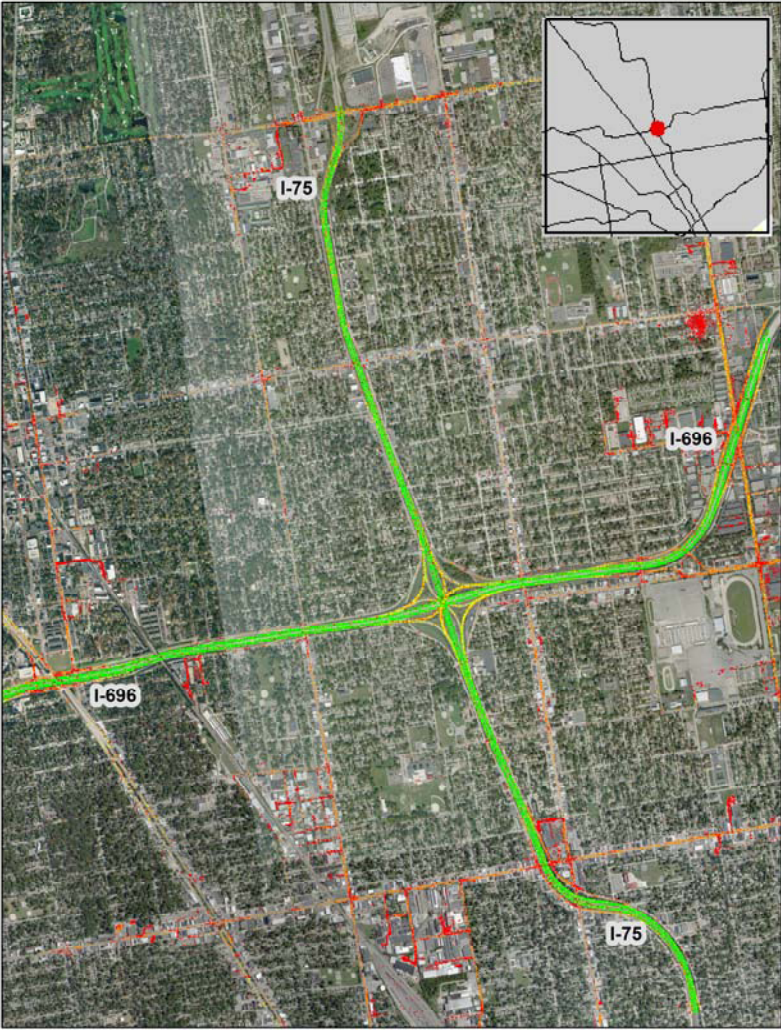

# Detroit, MI: I-75 at I-696

## Summary

National Ranking by Congestion Index	<b>63</b>
Average Speed	<b>49</b>
Peak Average Speed	<b>43</b>
Nonpeak Average Speed	<b>52</b>
Nonpeak/Peak Ratio	<b>1.22</b>

**Average Speed by Time of Day  
I-75 at I-696**