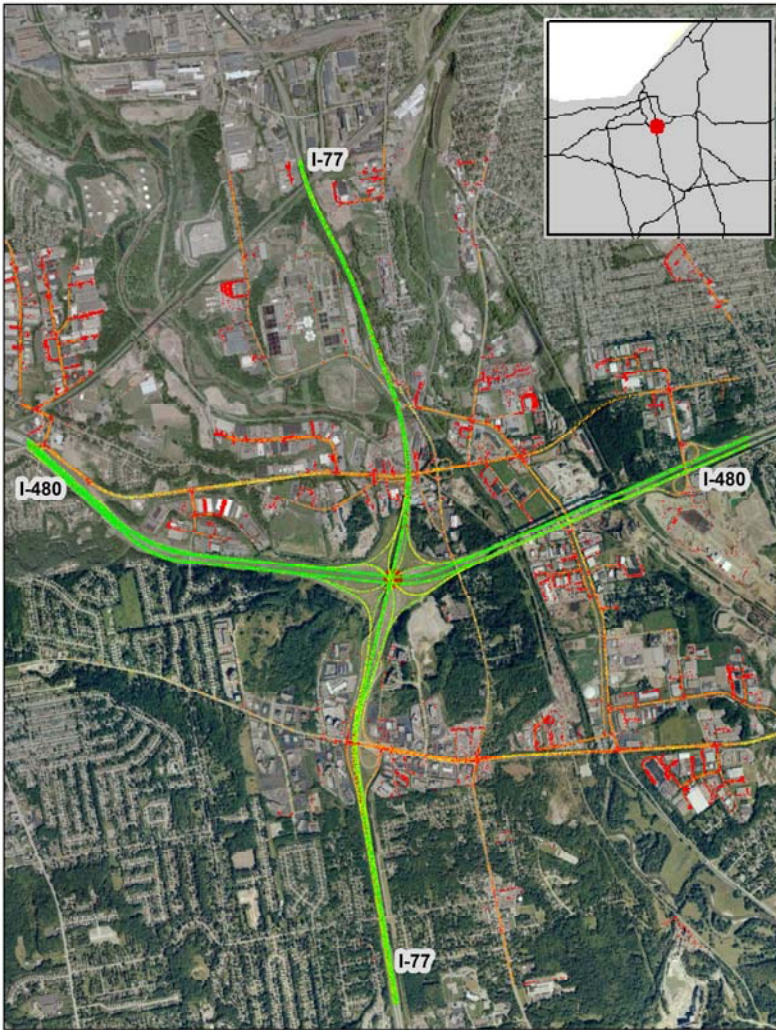

# Cleveland, OH: I-77 at I-480

## Summary

National Ranking by  
Congestion Index

112

Average Speed

52

Peak Average Speed

47

Nonpeak Average  
Speed

54

Nonpeak/Peak Ratio

1.15

## Average Speed by Time of Day I-77 at I-480