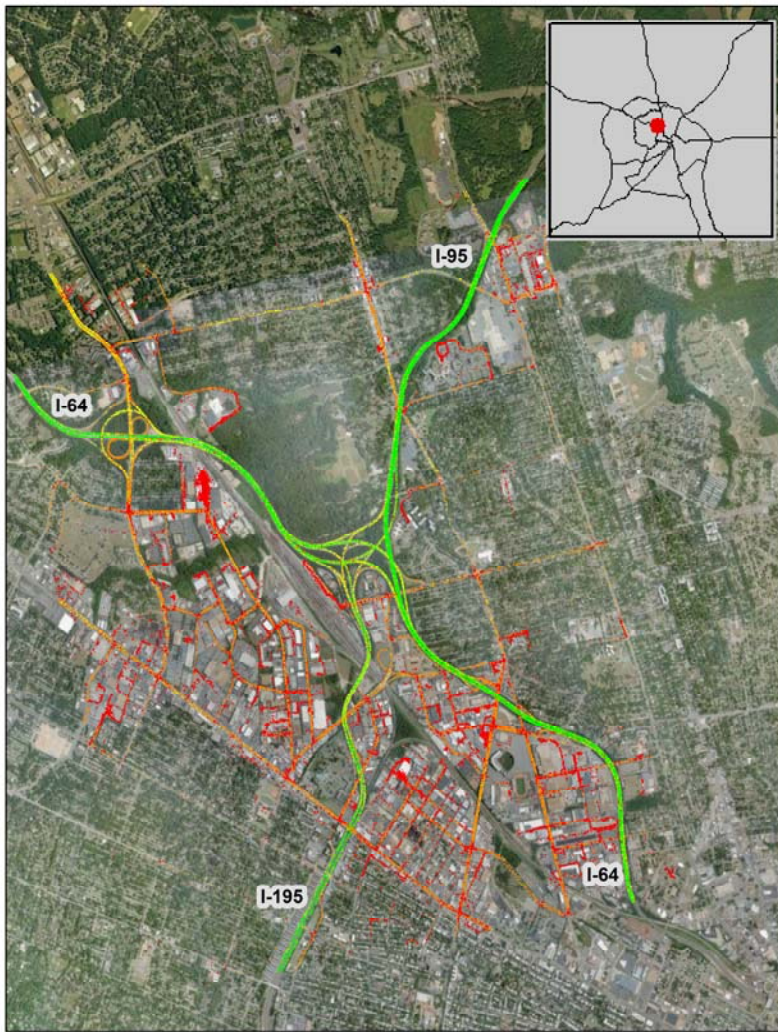

Richmond, VA: I-95 at I-64 (North)

Summary

National Ranking by
Congestion Index

115

Average Speed

53

Peak Average Speed

48

Nonpeak Average
Speed

54

Nonpeak/Peak Ratio

1.12

Average Speed by Time of Day I-95 at I-64 (North)