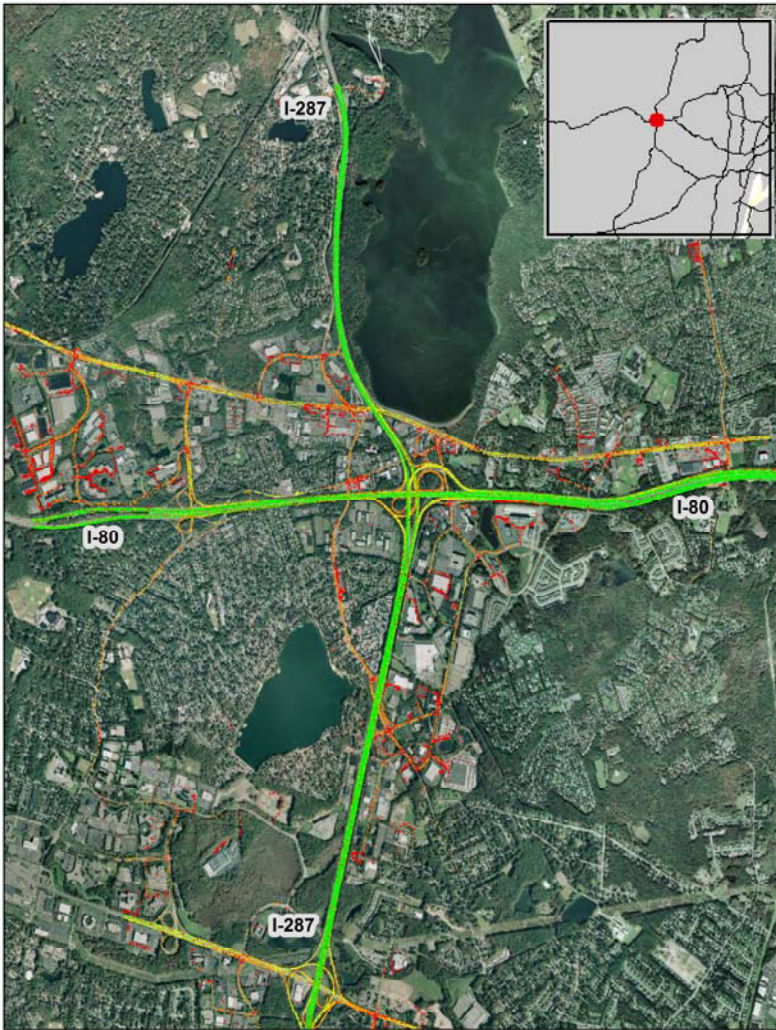

Parsippany, NJ: I-80 at I-287

Summary

National Ranking by
Congestion Index

107

Average Speed

53

Peak Average Speed

49

Nonpeak Average
Speed

55

Nonpeak/Peak Ratio

1.10

Average Speed by Time of Day I-80 at I-287