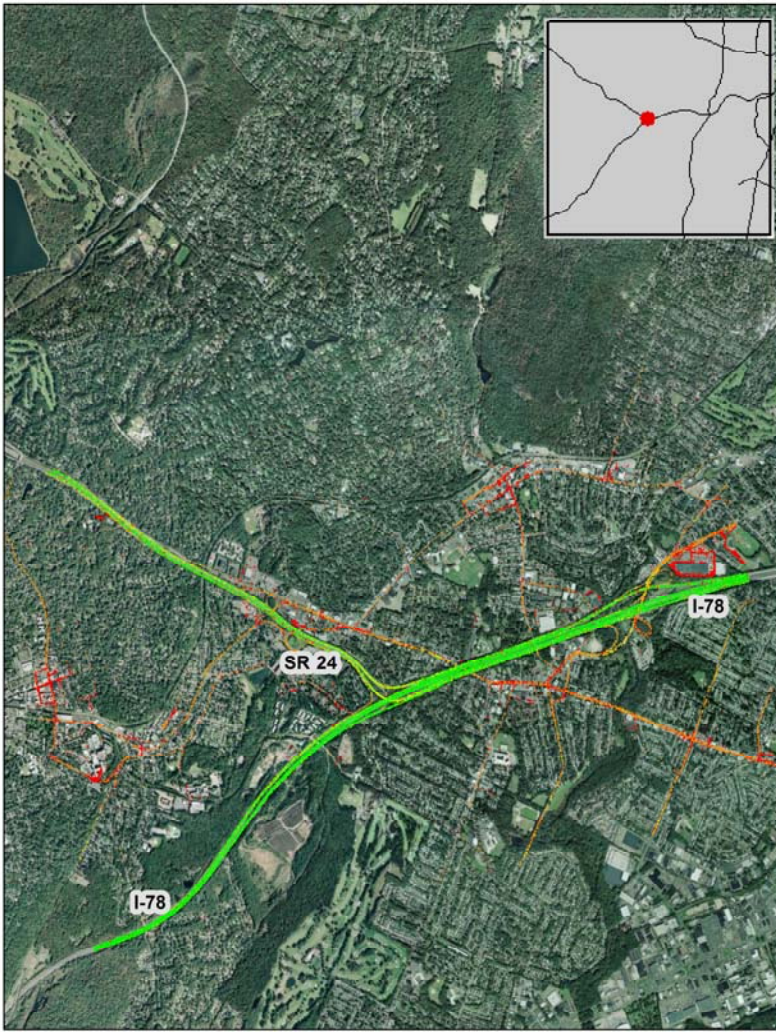

Springfield, NJ: I-78 at SR 24

Summary

National Ranking by
Congestion Index

131

Average Speed

53

Peak Average Speed

50

Nonpeak Average
Speed

55

Nonpeak/Peak Ratio

1.09

Average Speed by Time of Day I-78 at SR 24