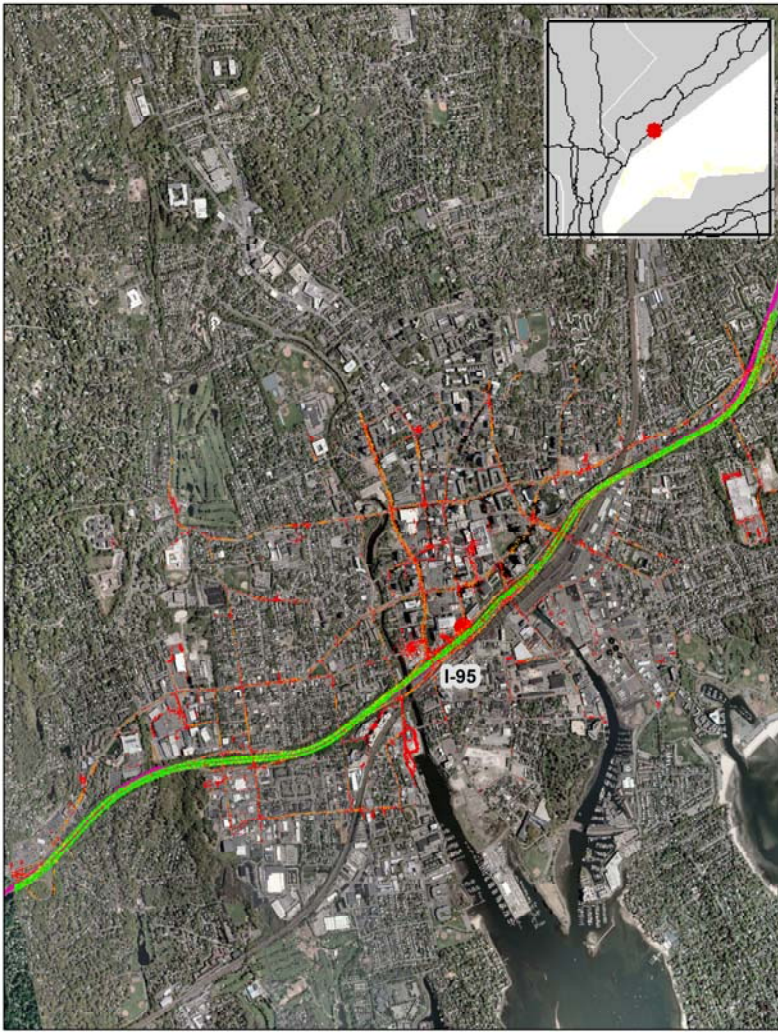

Stamford, CT: I-95

Summary

National Ranking by
Congestion Index

65

Average Speed

48

Peak Average Speed

39

Nonpeak Average
Speed

51

Nonpeak/Peak Ratio

1.30

Average Speed by Time of Day I-95