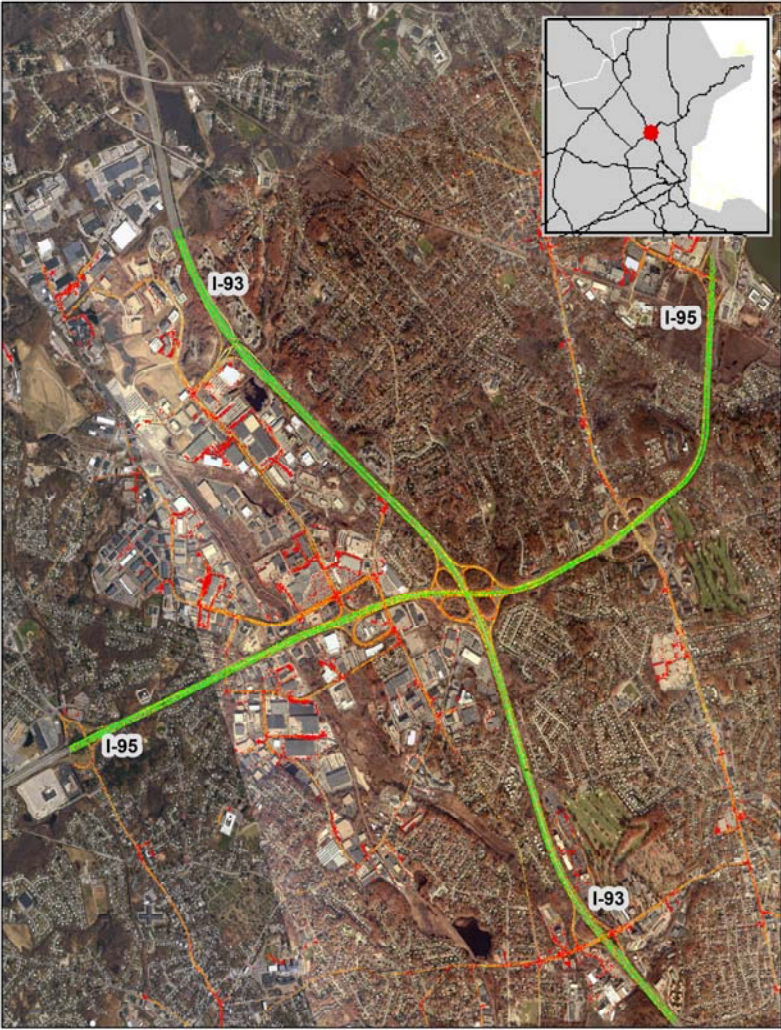

# Boston, MA: I-95 at I-93 (North)

## Summary

|                                      |      |
|--------------------------------------|------|
| National Ranking by Congestion Index | 72   |
| Average Speed                        | 47   |
| Peak Average Speed                   | 40   |
| Nonpeak Average Speed                | 50   |
| Nonpeak/Peak Ratio                   | 1.27 |