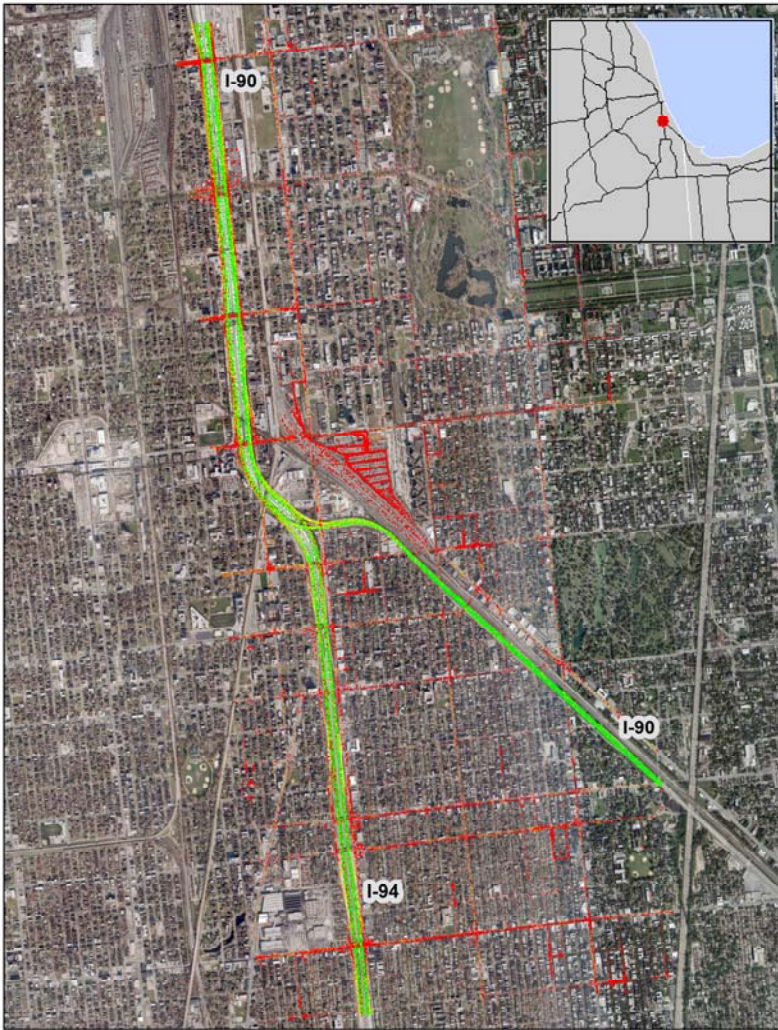

# Chicago, IL: I-90 at I-94 (South)

## Summary

National Ranking by  
Congestion Index

**32**

Average Speed

**48**

Peak Average Speed

**41**

Nonpeak Average  
Speed

**51**

Nonpeak/Peak Ratio

**1.24**

## Average Speed by Time of Day I-90 at I-94 (South)